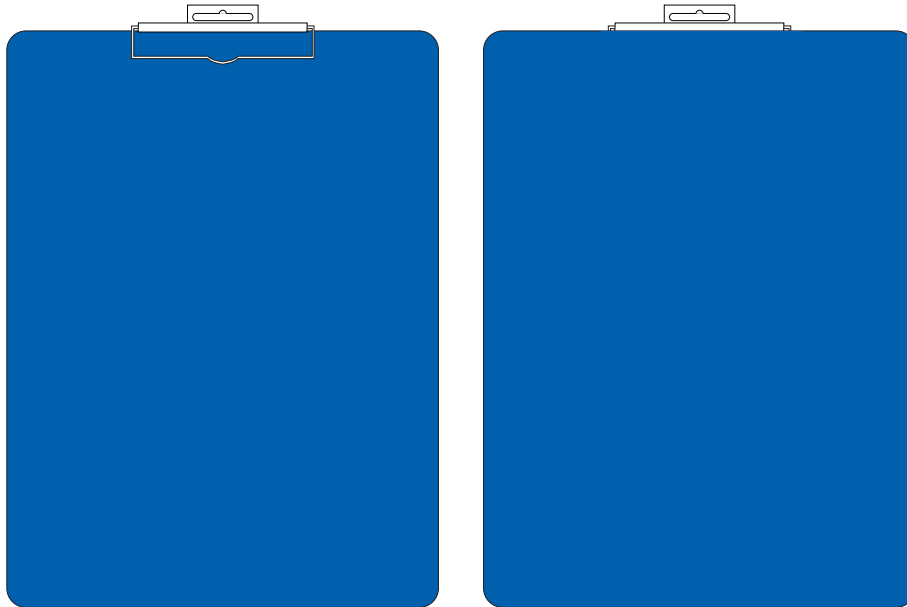

ITEM # 8102 - Letter Size Clipboard w/Metal Clip

Available Colour(s) : Trans Blue
Imprint Area : 8 " W x 10" H
2nd Side Imprint: 8 " W x 10" H
Artwork Format(s) accepted : CMYK TIF 300 dpi (with 0.25" bleed)
or Vector EPS (type outlined)
Artwork Recommendations : No type smaller than 7 pt.

Industry standard allows
1/16" movement in any direction

Purchase Order #:

* Art Shown at 25%
Border Does Not Print

NOT TO SIZE. FOR PLACEMENT ONLY

ART NOTES: