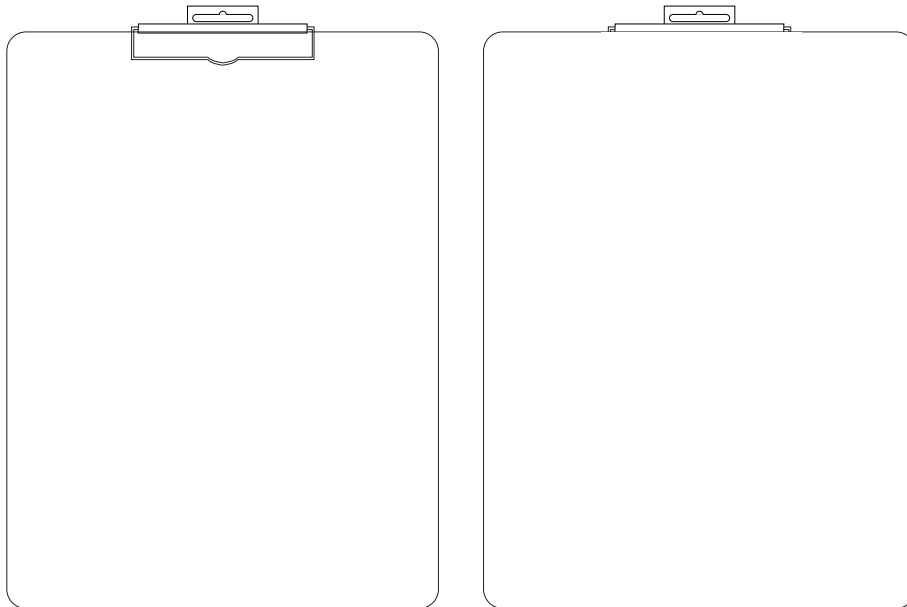

ITEM # 8102 - Letter Size Clipboard w/Metal Clip

Available Colour(s) : White
Imprint Area : 8 " W x 10" H
2nd Side Imprint: 8 " W x 10" H
Artwork Format(s) accepted : CMYK TIF 300 dpi (with 0.25" bleed)
or Vector EPS (type outlined)
Artwork Recommendations : No type smaller than 7 pt.

Industry standard allows
1/16" movement in any direction

Purchase Order #:

* Art Shown at 25%
Border Does Not Print

NOT TO SIZE. FOR PLACEMENT ONLY

ART NOTES:

ITEM # 8102 - Letter Size Clipboard w/Metal Clip

Available Colour(s) : Trans Blue
Imprint Area : 8 " W x 10" H
2nd Side Imprint: 8 " W x 10" H
Artwork Format(s) accepted : CMYK TIF 300 dpi (with 0.25" bleed)
or Vector EPS (type outlined)
Artwork Recommendations : No type smaller than 7 pt.

Industry standard allows
1/16" movement in any direction

Purchase Order #:

* Art Shown at 25%
Border Does Not Print

NOT TO SIZE. FOR PLACEMENT ONLY

ART NOTES: