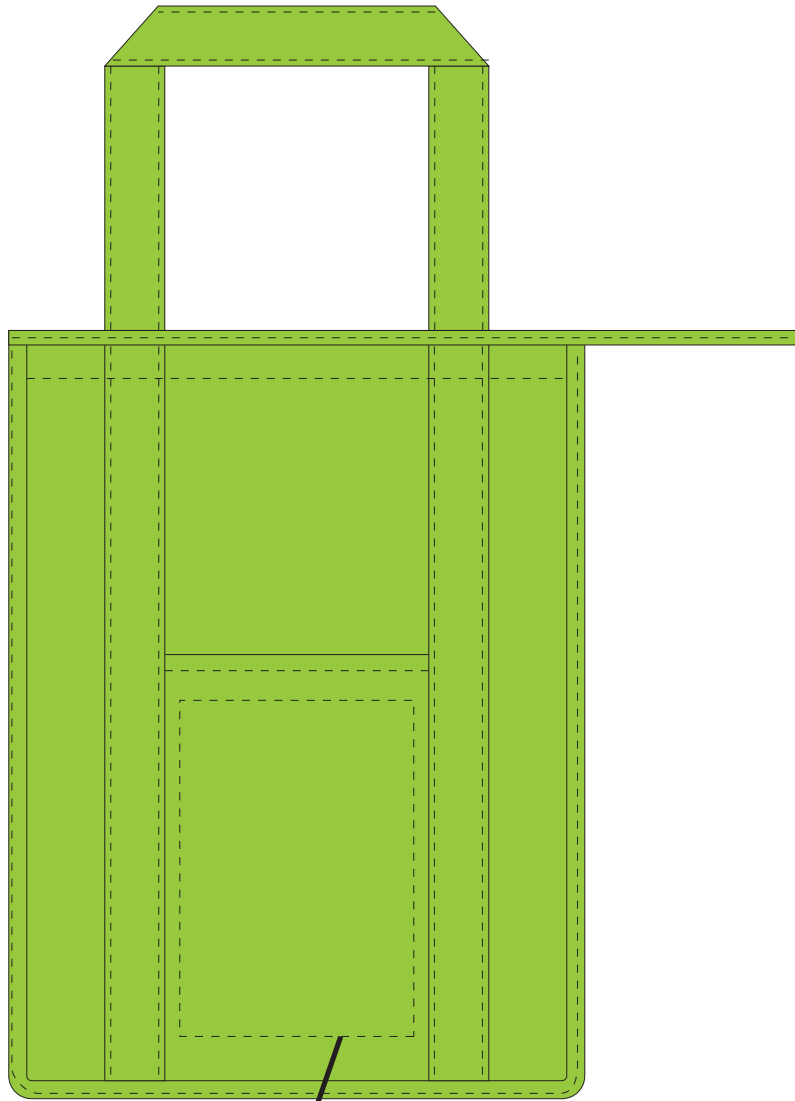

ITEM # 933 - 80GSM Non-Woven Large Zippered Insulated 'Super Cooler' Tote Bag

Available Colour(s) : Red

Imprint Area Size : 4 7/8" W x 7" H

Artwork Format(s) accepted : CMYK TIF 300 dpi (with 0.25" bleed)
or Vector EPS (type outlined)

NOT TO SIZE. FOR PLACEMENT ONLY

ART NOTES:

ITEM # 933 - 80GSM Non-Woven Large Zippered Insulated 'Super Cooler' Tote Bag

Available Colour(s) : Lime Green
Imprint Area Size : 4 7/8" W x 7" H
Artwork Format(s) accepted : CMYK TIF 300 dpi (with 0.25" bleed)
or Vector EPS (type outlined)
Artwork Recommendations : No type smaller than 7 pt.

Industry standard allows
1/16" movement in any direction

Purchase Order #:

Screen print

* Template Shown at 25%
Border Does Not Print

IMPRINT AREA

NOT TO SIZE. FOR PLACEMENT ONLY

ART NOTES:

ITEM # 933 - 80GSM Non-Woven Large Zippered Insulated 'Super Cooler' Tote Bag