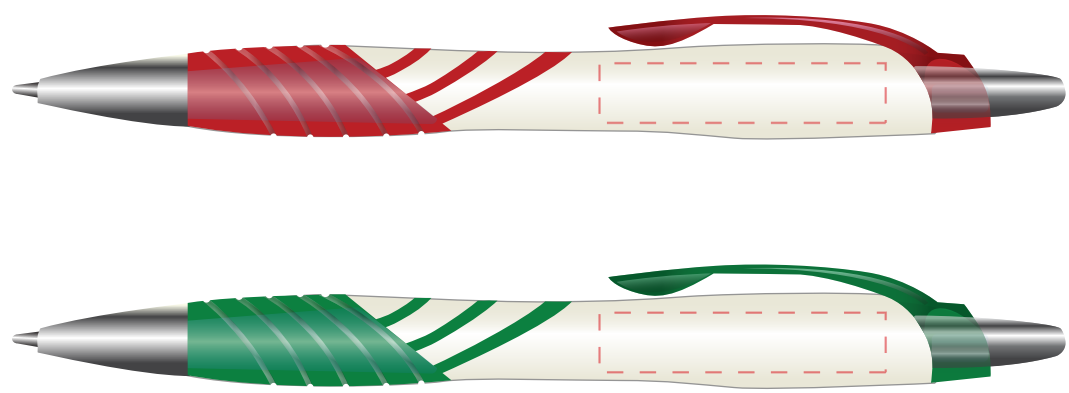

# ITEM # 33404 - Zebra Pen

Available Color(s) : Red, Green  
Imprint Area Size : 1-1/2" W x 3/8" H  
Artwork Format(s) accepted : CMYK TIF 300 dpi (with 0.25" bleed)  
or Vector EPS (type outlined)  
Artwork Recommendations : No type smaller than 7 pt.

Industry standard allows  
1/16" movement in any direction

**Purchase Order #:**

## 4 Color Process

\* Template Shown at 100%  
Border Does Not Print

 Imprint Area

NOT TO SIZE. FOR PLACEMENT ONLY

**ART NOTES:**