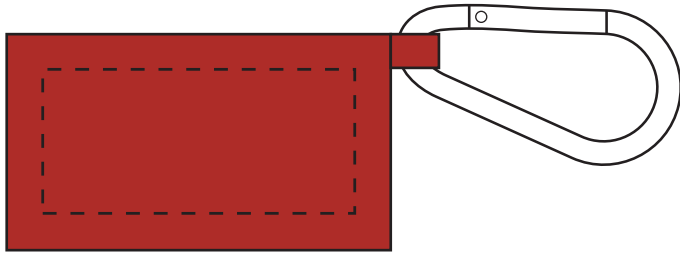

# ITEM 5119

**Pad Print**

Imprint size: 1-5/8" x 3/4"