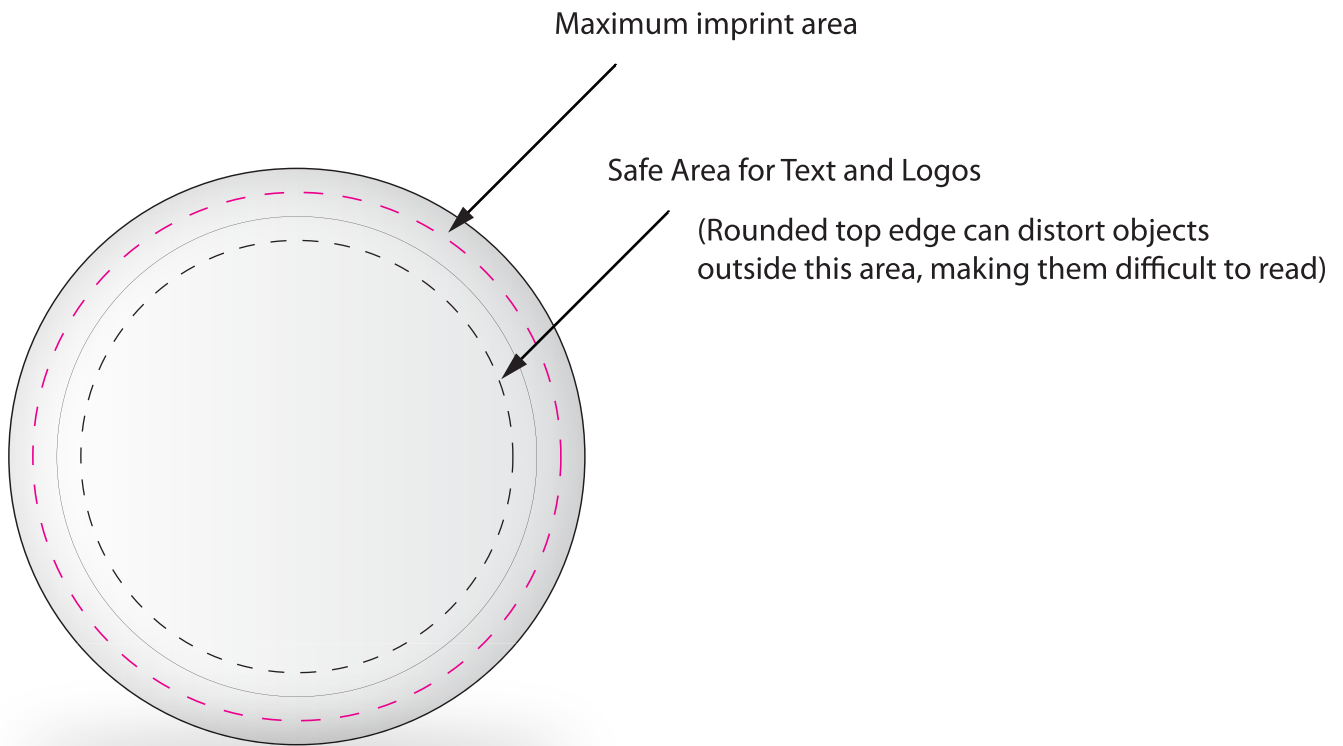

ITEM # 8508 - Prestige Round Glass Paperweight

Available Color(s) : Clear
Imprint Area Size : 2-3/4" Diameter
Artwork Format(s) accepted : CMYK TIF 300 dpi
or Vector EPS (type outlined)
Artwork Recommendations : No type smaller than 7 pt.

Industry standard allows
1/16" movement in any direction

Purchase Order #:

Screen Print / 4-cp Photo Image

* Template Shown at 100%
Border Does Not Print

Full bleed NOT possible, must leave clear border

Imprint Area

Size: 100% of actual size

ART NOTES: