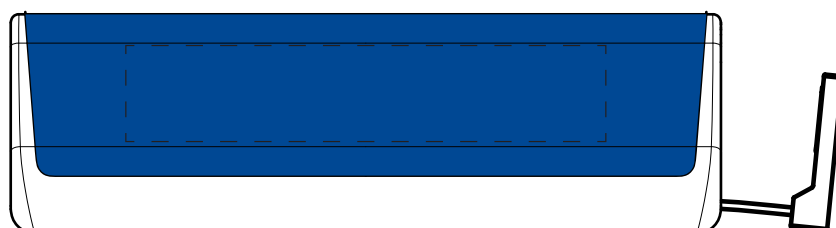

ITEM # PB101 - 2200 mAh Portable Lithium Ion Power Bank Charger with Built-in Recharging Cord

Available Colour(s) : Red, Blue, Black
Imprint Area Size : 2-1/2" W x 1/2" H
Artwork Format(s) accepted : CMYK TIF 300 dpi (with 0.25" bleed)
or Vector EPS (type outlined)
Artwork Recommendations : No type smaller than 7 pt.

Industry standard allows
1/16" movement in any direction

Purchase Order #:

Pad print

* Template Shown at 100%
Border Does Not Print

Imprint Area

NOT TO SIZE. FOR PLACEMENT ONLY

ART NOTES: