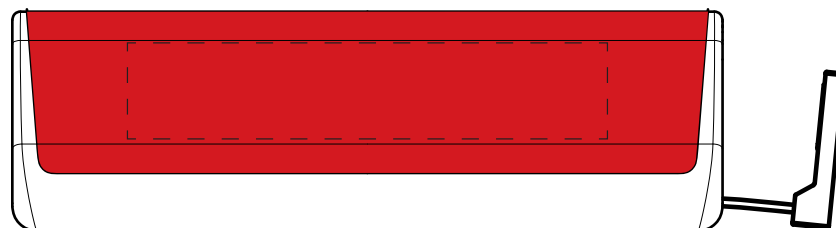

ITEM # PB101 - 2200 mAh Portable Lithium Ion Power Bank Charger with Built-in Recharging Cord

Available Colour(s) : Red, Blue, Black
Imprint Area Size : 2-1/2" W x 1/2" H
Artwork Format(s) accepted : CMYK TIF 300 dpi (with 0.25" bleed)
or Vector EPS (type outlined)
Artwork Recommendations : No type smaller than 7 pt.

Industry standard allows
1/16" movement in any direction

Purchase Order #:

Pad print

* Template Shown at 100%
Border Does Not Print

Imprint Area

NOT TO SIZE. FOR PLACEMENT ONLY

ART NOTES: