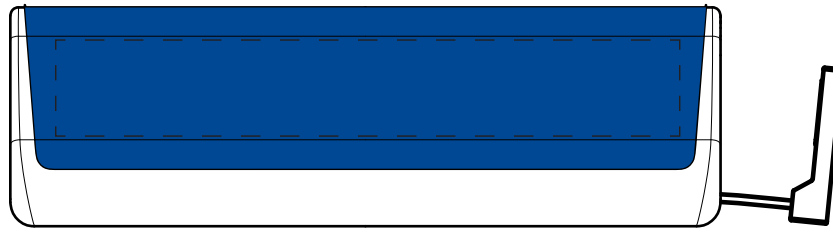

ITEM # PB1014 - 2200 mAh Portable Lithium Ion Power Bank Charger with Built-in Recharging Cord

Available Colour(s) : Red, Blue, Black
Imprint Area Size : 3-1/4" W x 1/2" H
Artwork Format(s) accepted : CMYK TIF 300 dpi (with 0.25" bleed)
or Vector EPS (type outlined)
Artwork Recommendations : No type smaller than 7 pt.

Industry standard allows
1/16" movement in any direction

Purchase Order #:

4-color process

* Template Shown at 100%
Border Does Not Print

Imprint Area

NOT TO SIZE. FOR PLACEMENT ONLY

ART NOTES: