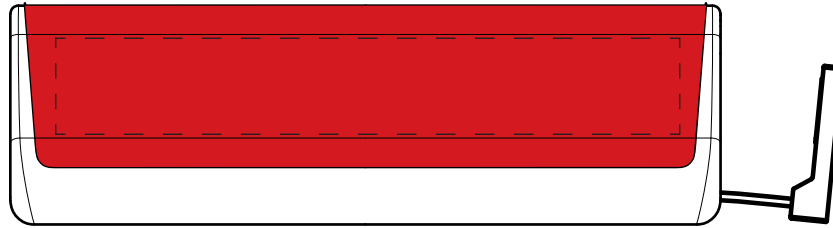

ITEM # PB1014 - 2200 mAh Portable Lithium Ion Power Bank Charger with Built-in Recharging Cord

Available Colour(s) : Red, Blue, Black
Imprint Area Size : 3-1/4" W x 1/2" H
Artwork Format(s) accepted : CMYK TIF 300 dpi (with 0.25" bleed)
or Vector EPS (type outlined)
Artwork Recommendations : No type smaller than 7 pt.

Industry standard allows
1/16" movement in any direction

Purchase Order #:

4-color process

* Template Shown at 100%
Border Does Not Print

Imprint Area

NOT TO SIZE. FOR PLACEMENT ONLY

ART NOTES: