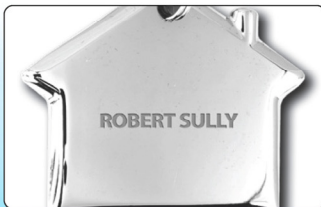

GET THE GREATEST SHAPE

ARTISTIC HOUSE SHAPED METAL KEYHOLDERS

#1183 'HOME SWEET HOME' Laser Engraved Metal Keyholder

Chrome Finish Keychain Keytag.
In 2-Piece Black Gift Box.

Size: 2-3/4" H x 1-5/8" W.

Imprint: 3/4" H x 1" W Front/Back.

125	250	500	1000	2500+
4.25	~~3.95~~	~~3.85~~	~~3.70~~	3.60
	3.85	3.70	3.60	
Canadian Dollars				C

$3.60^(c)
1000 pieces +

Shown with Optional
Backside Personalization