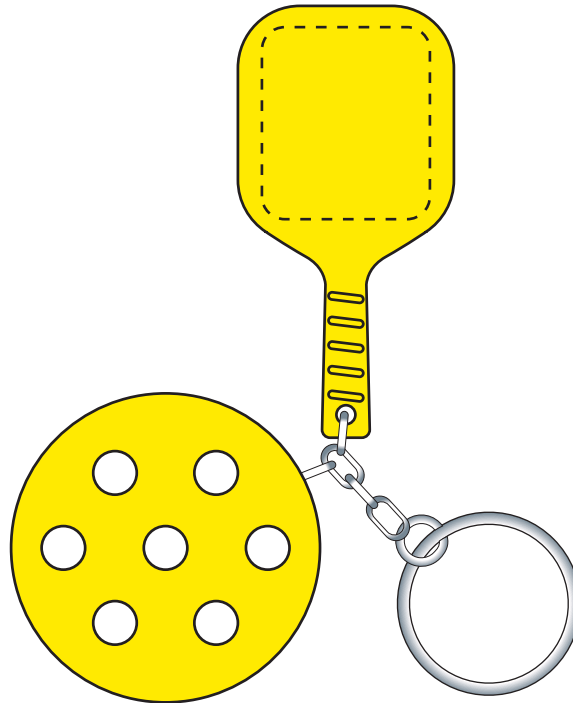

ITEM #1800

Pad Print

Imprint Size: 7/8" x 1" (0.875" x 1.0")