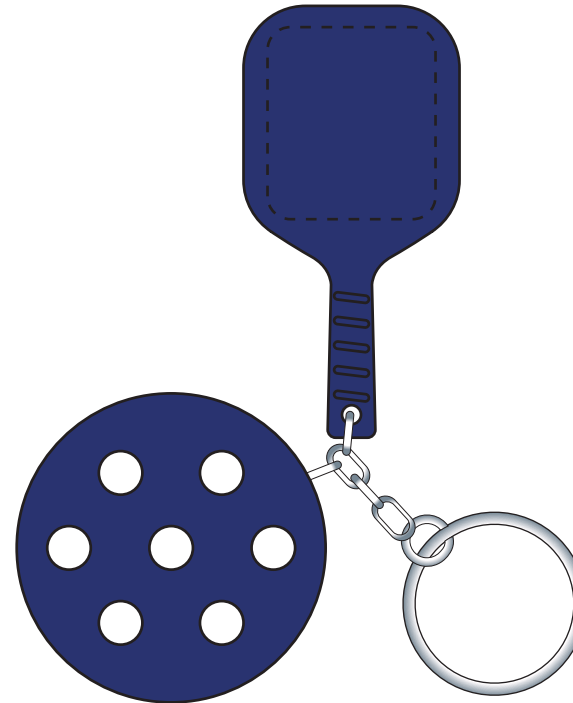

ITEM #1800

Pad Print

Imprint Size: 7/8" x 1" (0.875" x 1.0")