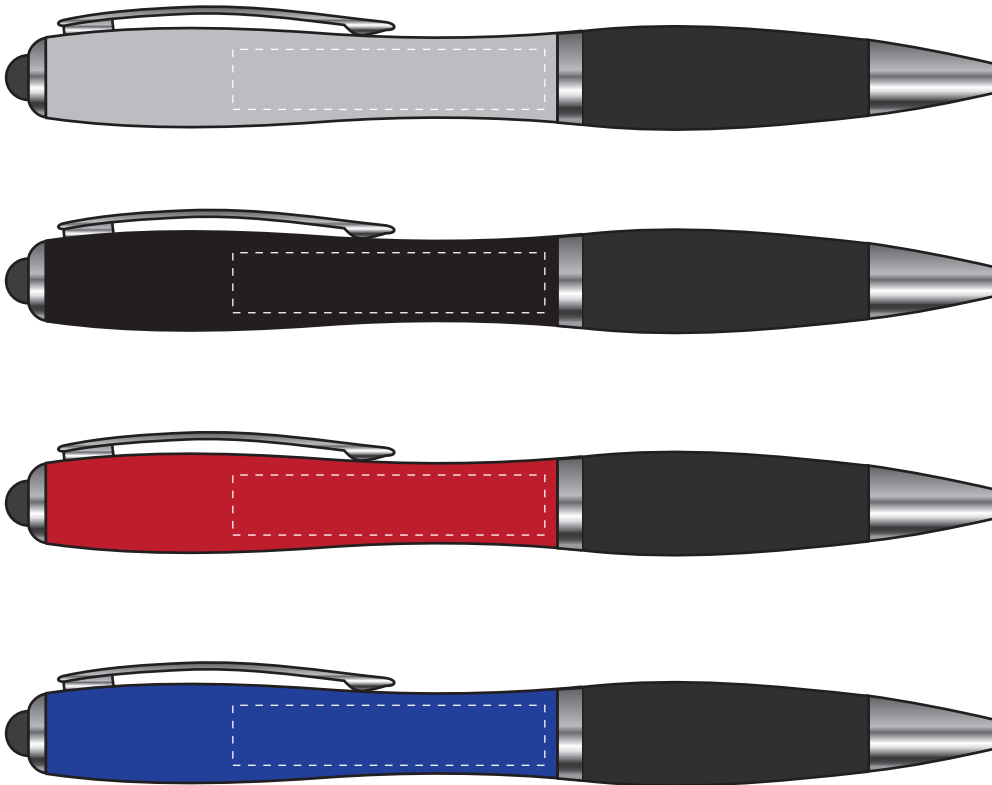

# ITEM #3343

Standard Imprint Location

Imprint size: 1-5/8" x 5/16"

Optional Second Side

Imprint size: 1-5/8" x 5/16"

Laser Engraved