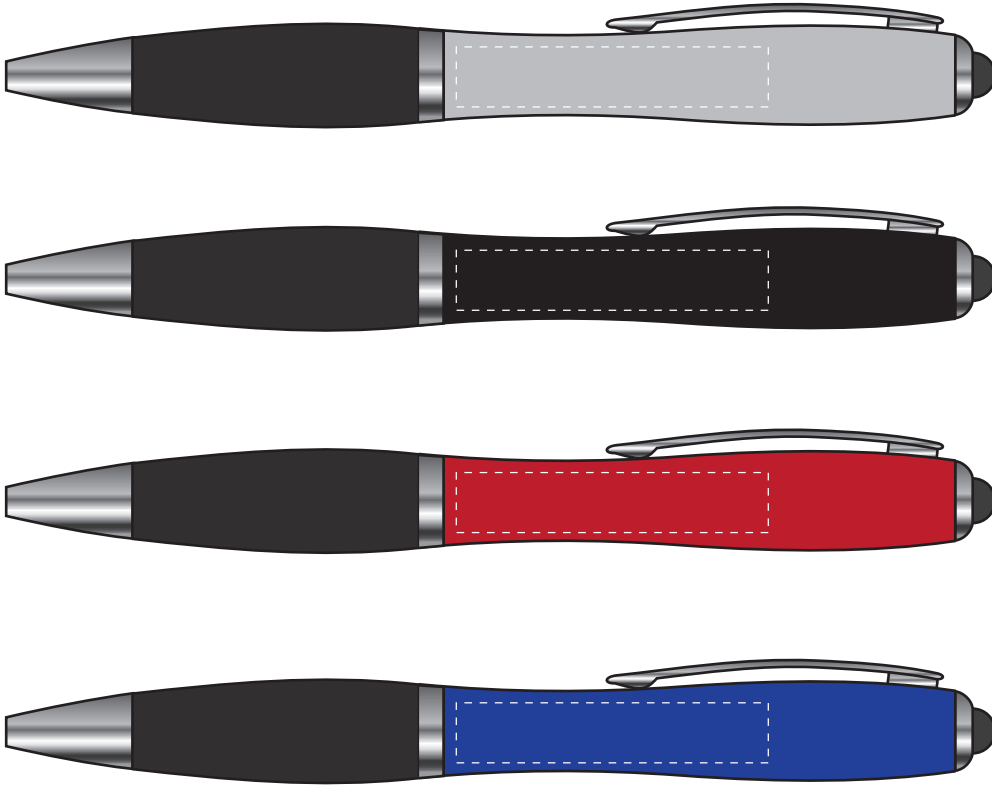

# ITEM #3343

Standard Imprint Location

Imprint size: 1-5/8" x 5/16"

Optional Second Side

Imprint size: 1-5/8" x 5/16"

Laser Engraved