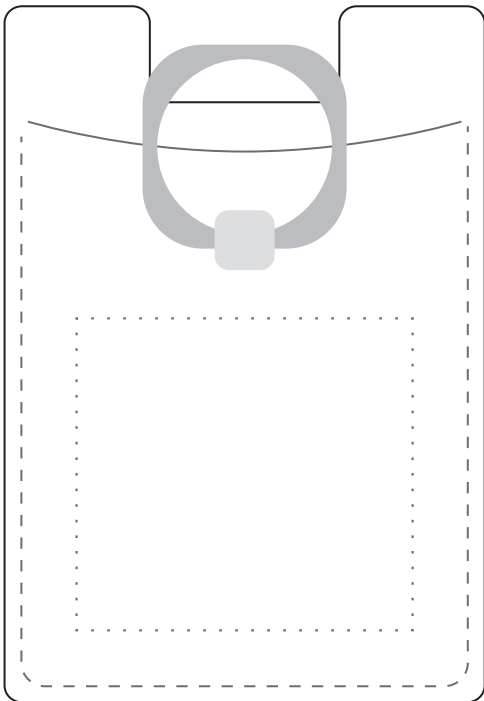

ITEM #5124

Pad Print

Imprint Size: 1-3/4" x 1-5/8"

 =IMPRINT AREA