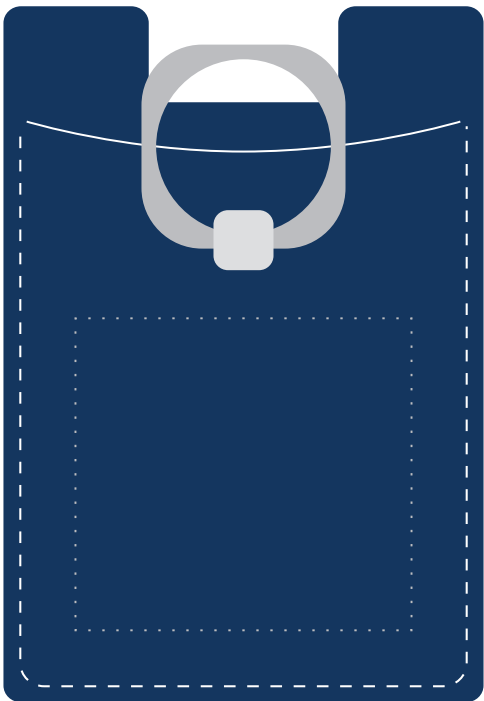

ITEM #5124

Pad Print

Imprint Size: 1-3/4" x 1-5/8"

 =IMPRINT AREA