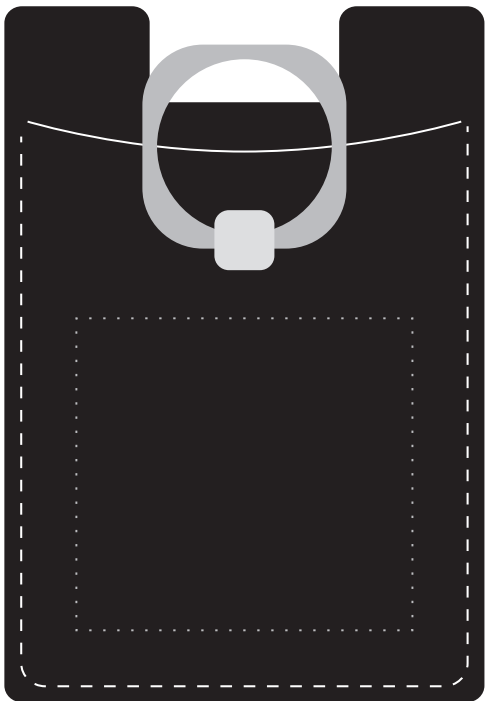

ITEM #5124

Pad Print

Imprint Size: 1-3/4" x 1-5/8"

 =IMPRINT AREA