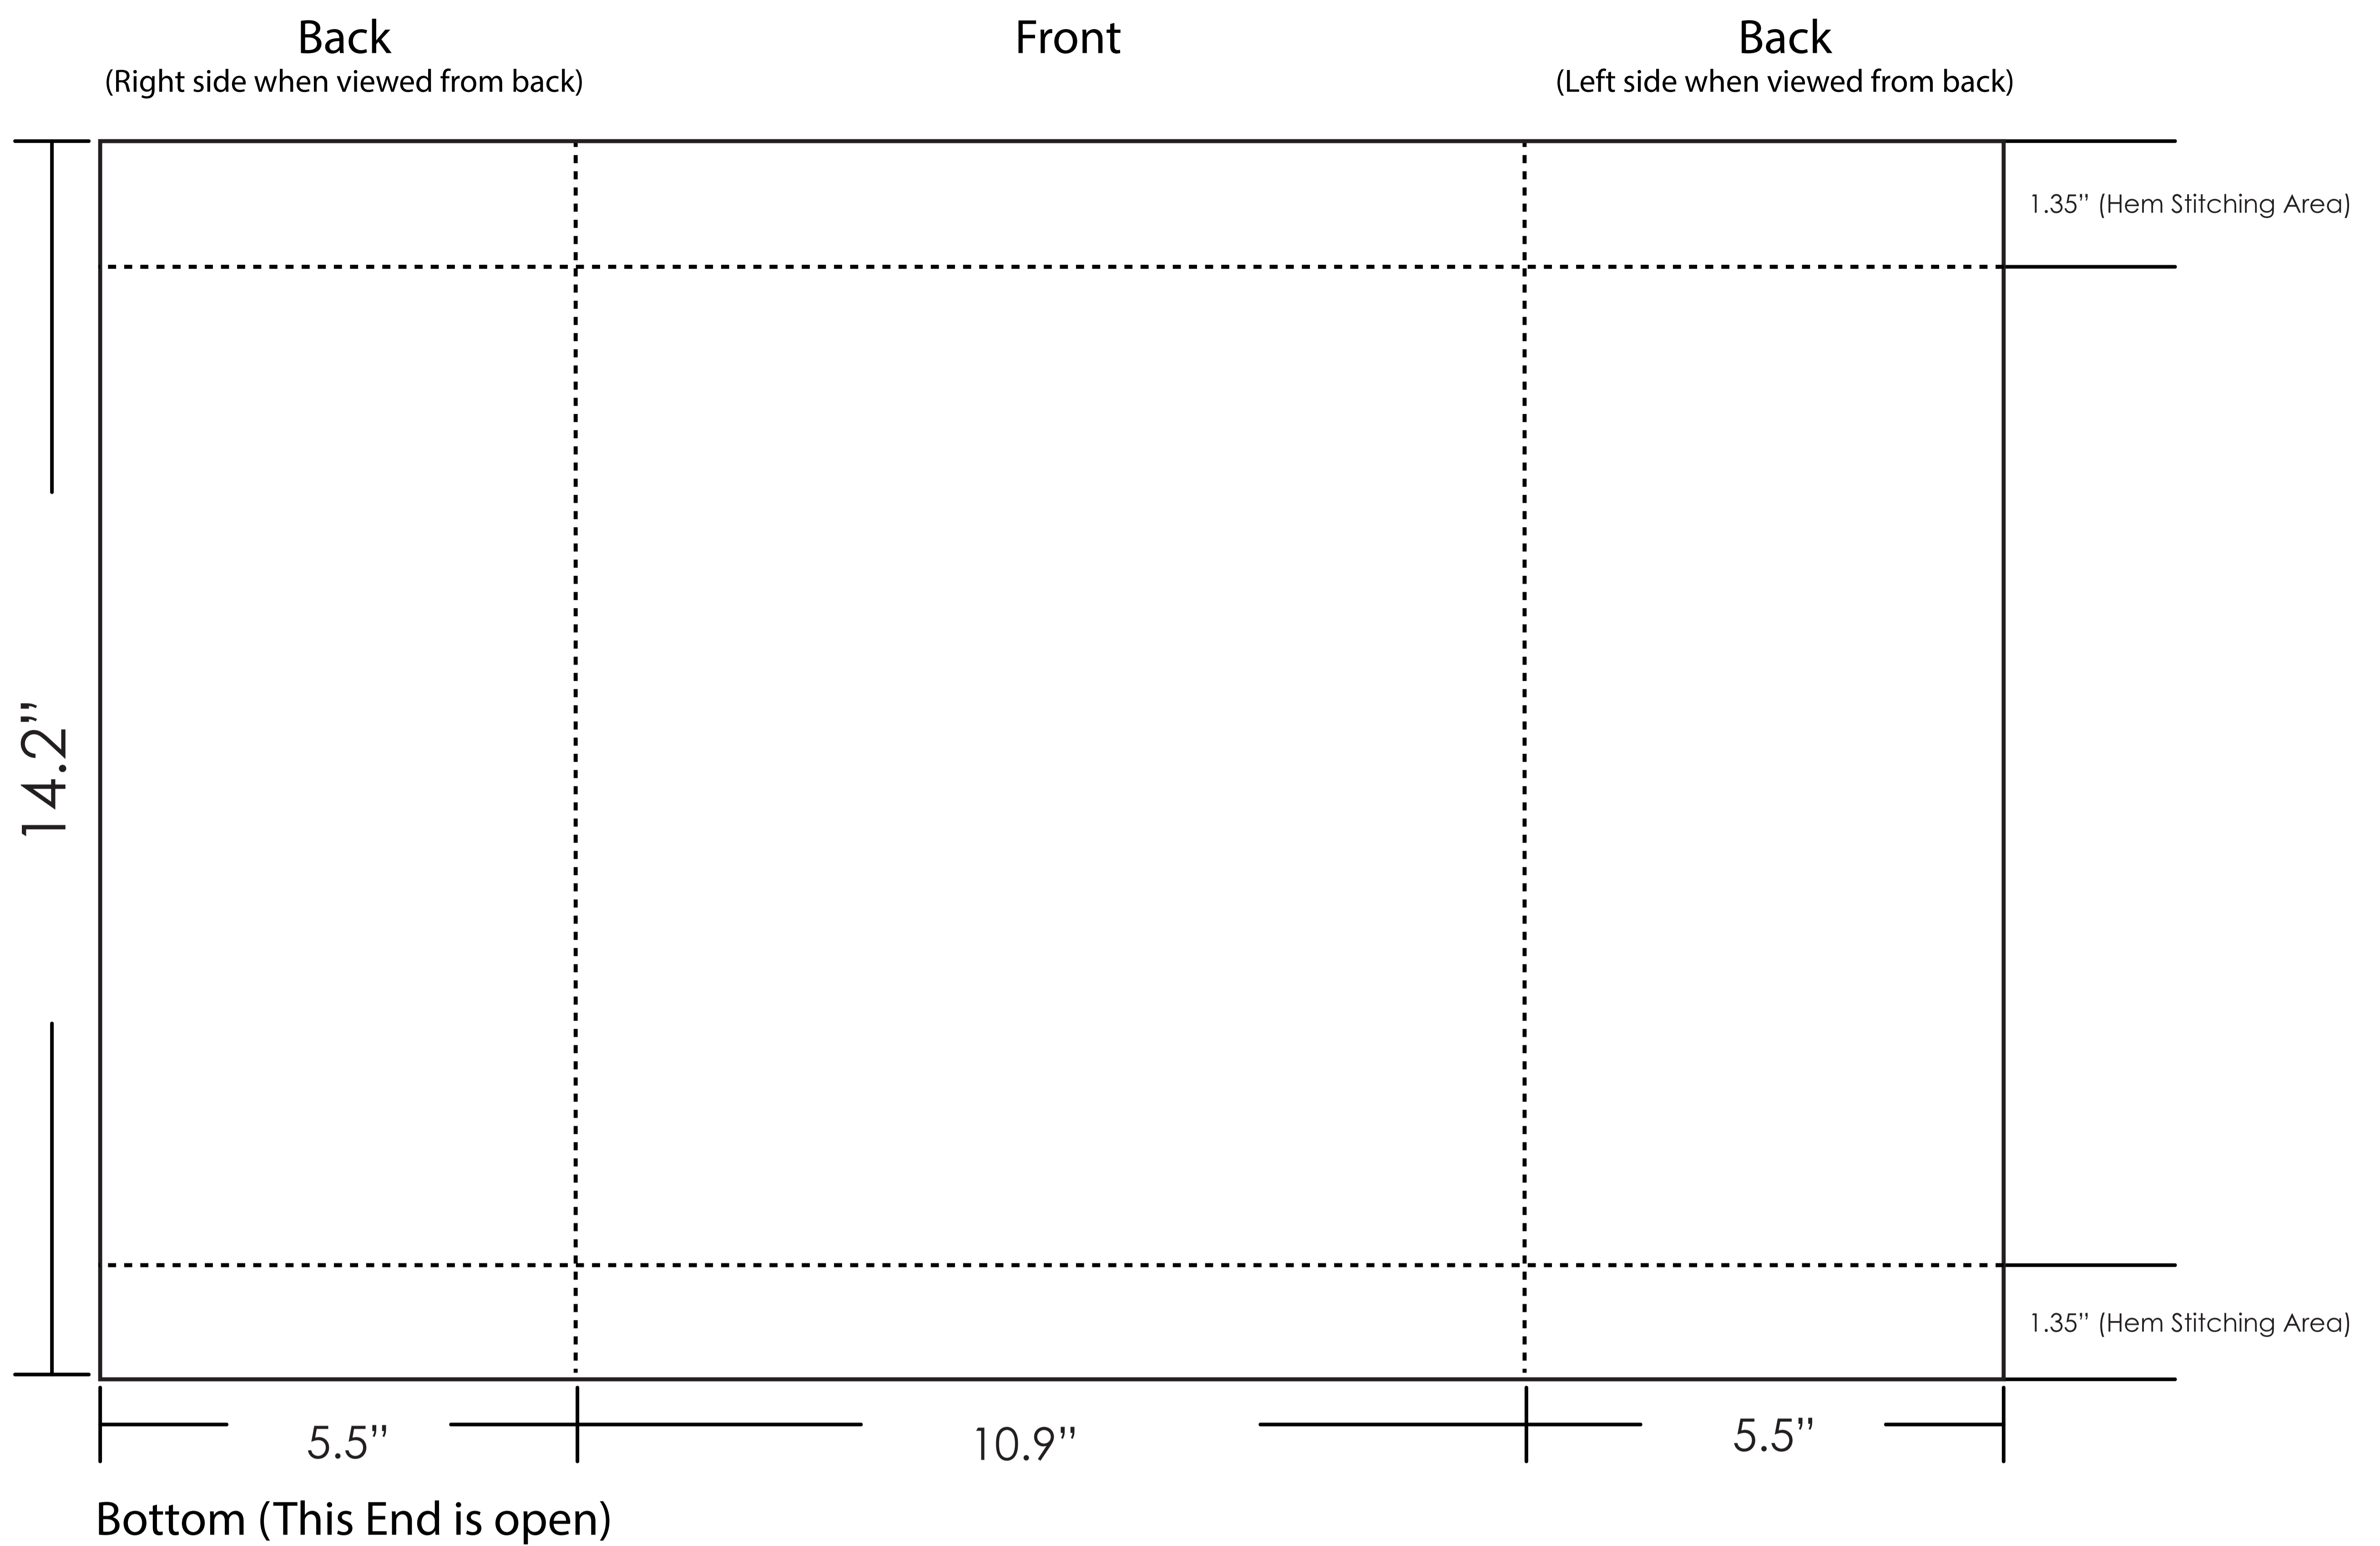

5131HTOP3

Full Color Sublimation

Top (This End is open)

FRONT

BACK

ART NOTES: LEFT AND RIGHT EDGES ARE CONNECTED AT THE BACK BY A LARGE SEAM, CREATING A CLOSED LOOP. RECOMMENDED ART LAYOUT IS CENTERED IN FRONT AREA

ADDITIONALLY THERE ARE HEMS AT THE TOP AND BOTTOM EDGES, ALL THE WAY AROUND THE ITEM. WE RECOMMEND TEXT AND LOGOS HAVE SOME CLEARANCE FROM THE DASHED LINES AT TOP AND BOTTOM TO AVOID BEING INTERRUPTED BY THE STITCHING. (Dashed lines do not print)