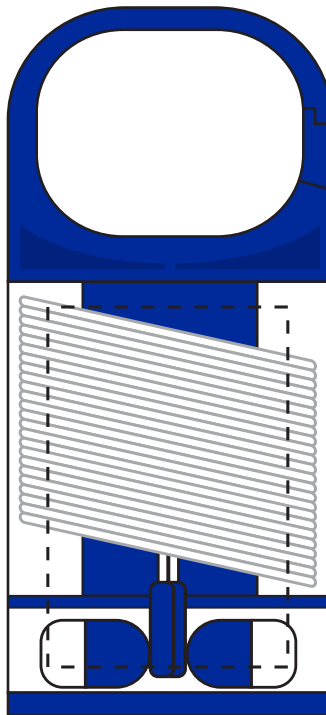

ITEM #5137 - 'ExCell' Earbud Set & Phone Stand

Available Color(s) : Blue
Imprint Area Size : 1-1/4" W x 1-7/8" H
Artwork Format(s) accepted : CMYK TIF 300 dpi (with 0.25" bleed)
or Vector EPS (type outlined)
Artwork Recommendations : No type smaller than 7 pt.

Industry standard allows
1/16" movement in any direction

Purchase Order #:

Pad Print - 1 Color

4 Color Process

★ Template Shown at 100%
Border Does Not Print

Imprint Area

NOT TO SIZE. FOR PLACEMENT ONLY

ART NOTES:

ITEM #5137 - 'ExCell' Earbud Set & Phone Stand

Available Color(s) : Red

Imprint Area Size : 1-1/4" W x 1-7/8" H

Artwork Format(s) accepted : CMYK TIF 300 dpi (with 0.25" bleed)
or Vector EPS (type outlined)

Imprint Area

NOT TO SIZE. FOR PLACEMENT ONLY

ART NOTES:

ITEM #5137 - 'ExCell' Earbud Set & Phone Stand

Available Color(s) : Black

Imprint Area Size : 1-1/4" W x 1-7/8" H

Artwork Format(s) accepted : CMYK TIF 300 dpi (with 0.25" bleed)
or Vector EPS (type outlined)