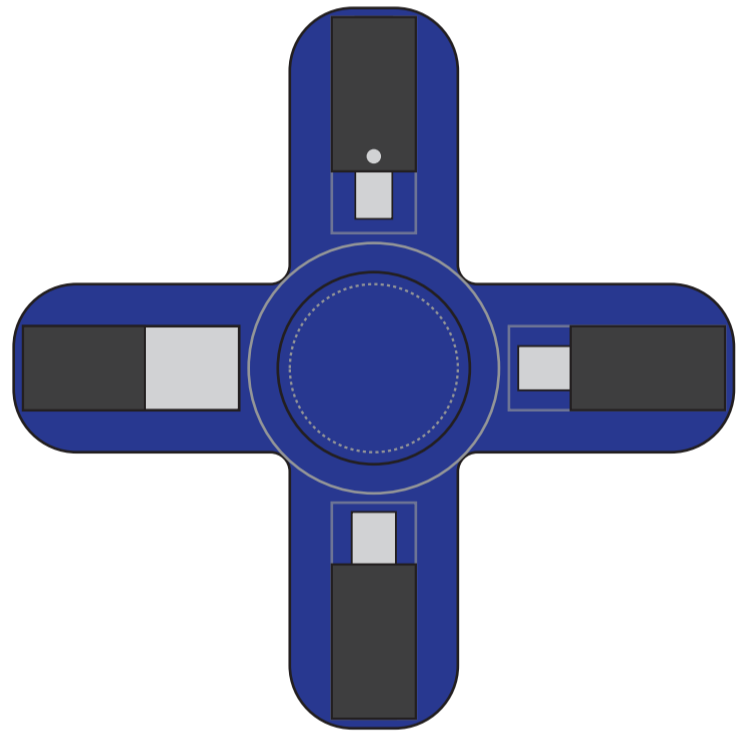

## Pad Print/4CP

Standard Imprint Location

Imprint Size: 7/8 Diameter (0.875")

Optional Second Side Imprint Location

**\*\*SPOT COLOR IMPRINT ONLY ON SECOND SIDE\*\***

**\*\*4CP NOT AVAILABLE ON SECOND SIDE\*\***

Imprint Size: 7/8 Diameter (0.875")

Standard Imprint Location

Imprint Size: 7/8 Diameter (0.875")

Optional Second Side Imprint Location

**\*\*SPOT COLOR IMPRINT ONLY ON SECOND SIDE\*\***

**\*\*4CP NOT AVAILABLE ON SECOND SIDE\*\***

Imprint Size: 7/8 Diameter (0.875")