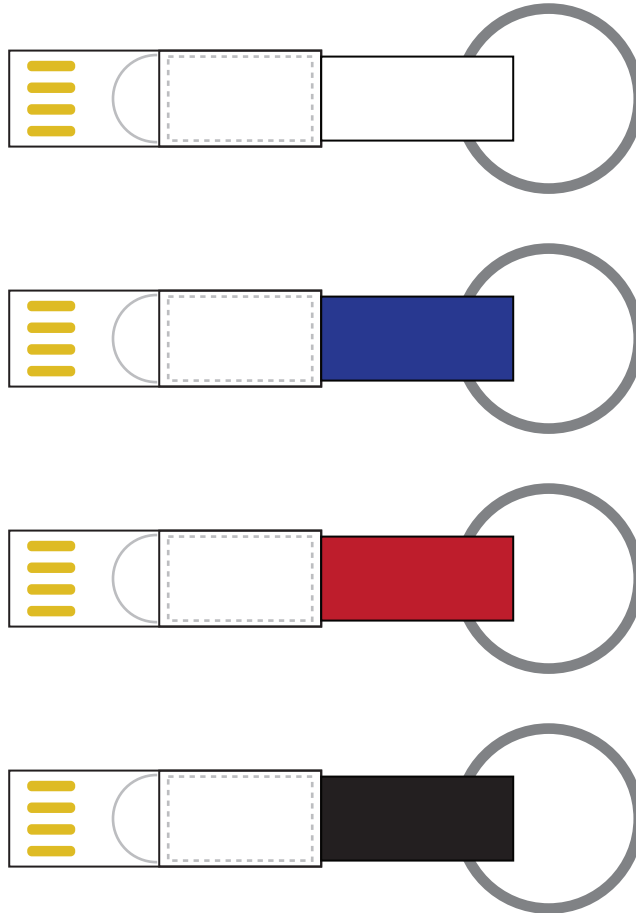

# Item 5149

Pad Print

Imprint Area: 7/16" x 3/4"