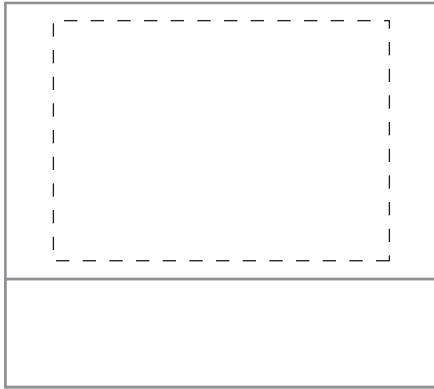

ITEM #5152

Pad Print
(One Color Imprint Only)

(Imprint wraps around curved side)

Imprint Size: 1-3/4" x 1-1/4"