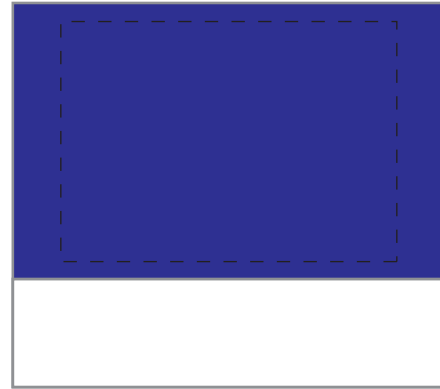

ITEM #5152

Pad Print
(One Color Imprint Only)

(Imprint wraps around curved side)

Imprint Size: 1-3/4" x 1-1/4"