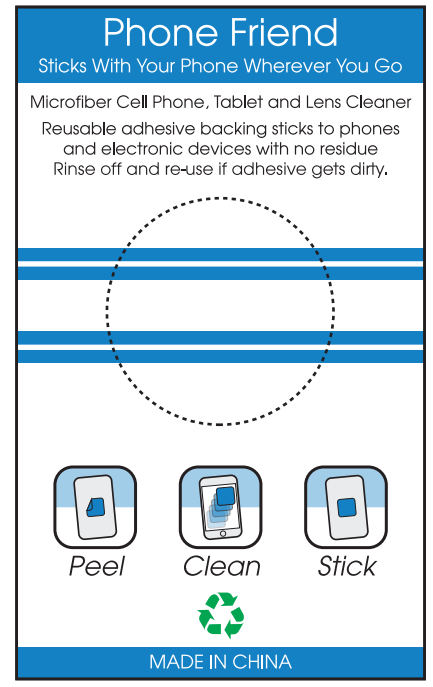

## 4-Color Process

\* Template Shown at 100% Border Does Not Print

Microfiber Cleaner

Custom Insert Card (Front)

Standard Insert Card (Front Only)

(Back)

Dotted line indicates placement of microfiber cleaner on card and does not print.