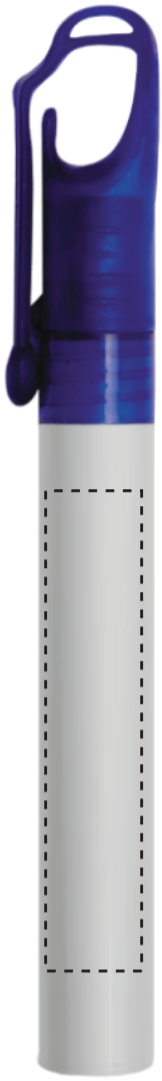

ITEM #5242S

#5242TV

#5242TR

#5242TB

#5242C

ITEM COLORS

Pad Print directly on Item Imprint Size: 1/2" x 2-1/2"

ITEM #5242

ITEM COLORS

4-color process label Imprint Size: 1" x 3"

Size: 100% of actual size