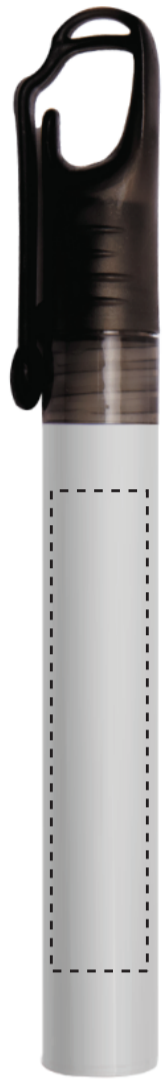

ITEM #5242S

#5242TV

#5242TR

#5242TB

#5242C

ITEM COLORS

Pad Print directly on Item Imprint Size: 1/2" x 2-1/2"

ITEM #5242

ITEM COLORS

4-color process label Imprint Size: 1" x 3"

Size: 100% of actual size