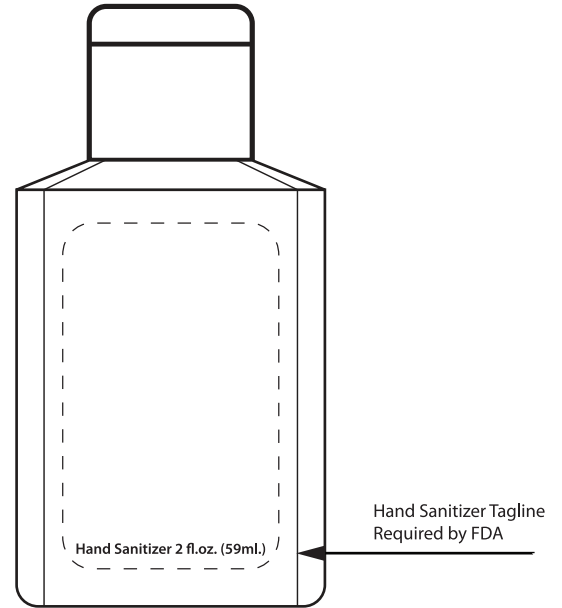

ITEM #5245

4-Color Process on Label
Imprint Size: 1-1/8" x 1.8"

ITEM #5245S

Pad Print directly on Item
Imprint Size: 1-1/8" x 1.8"

100% of actual size