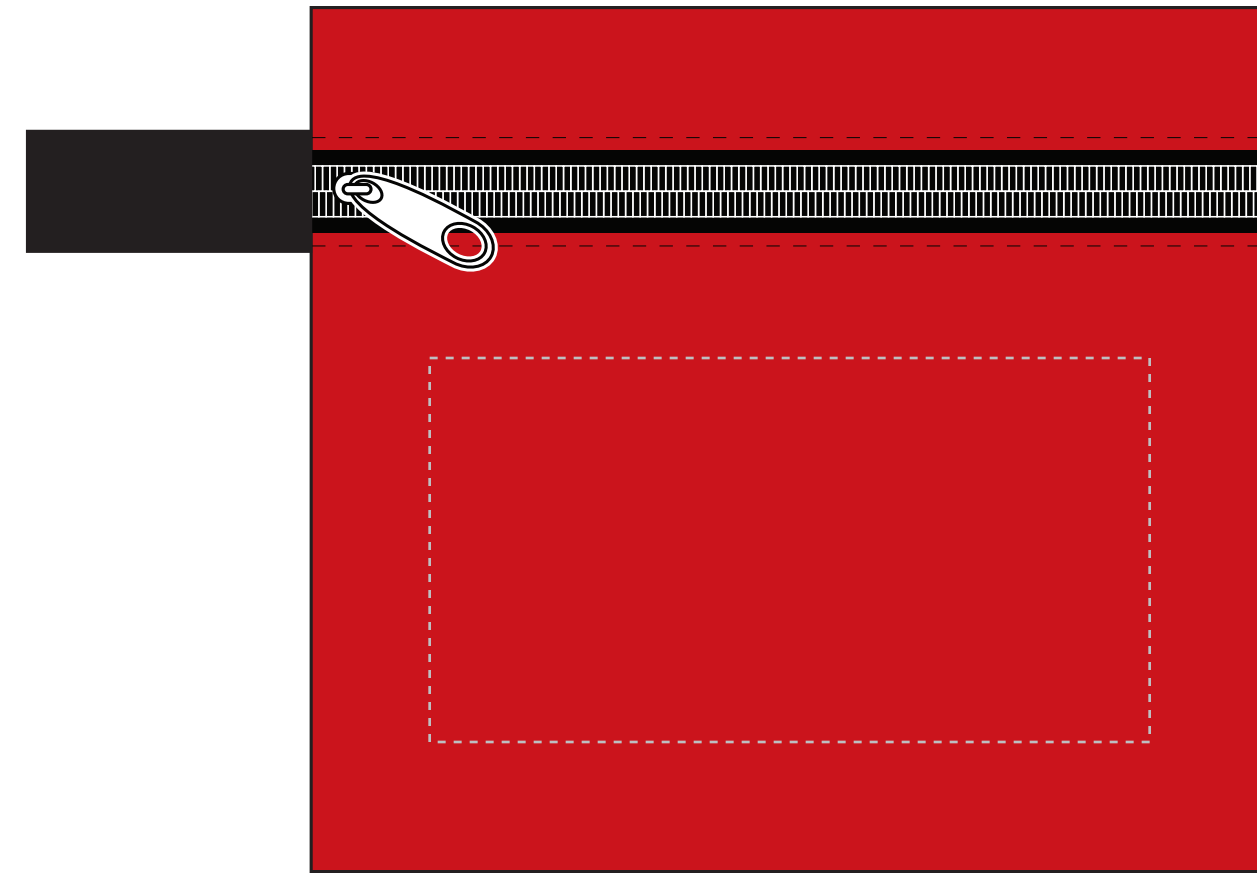

ITEM #FA123

Screen print

Item # FA123
Imprint area: 3.75"W x 2"H
100% of actual size

 = imprint area