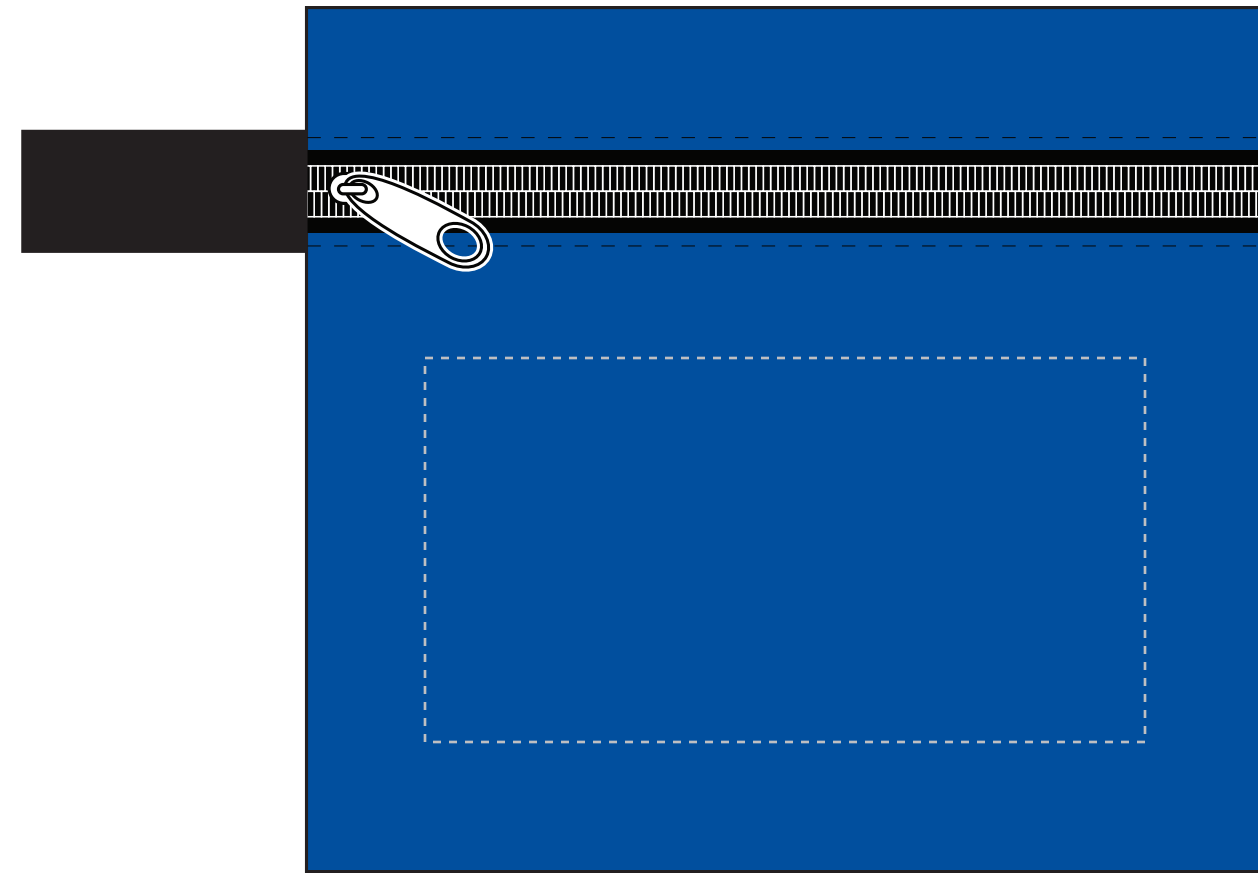

ITEM #FA123

Screen print

Item # FA123
Imprint area: 3.75"W x 2"H
100% of actual size

 = imprint area