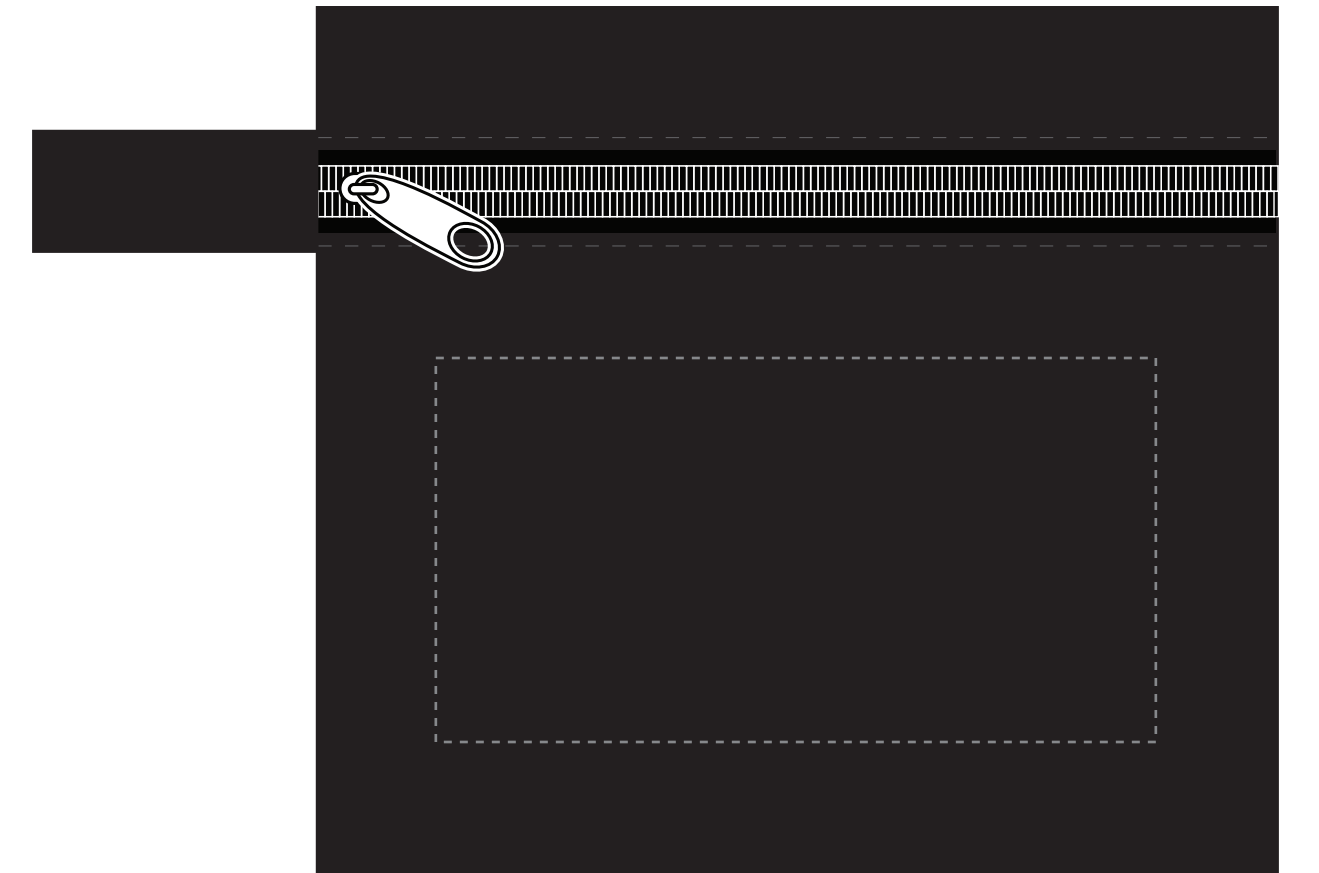

ITEM #FA123

Screen print

Item # FA123
Imprint area: 3.75"W x 2"H
100% of actual size

 = imprint area