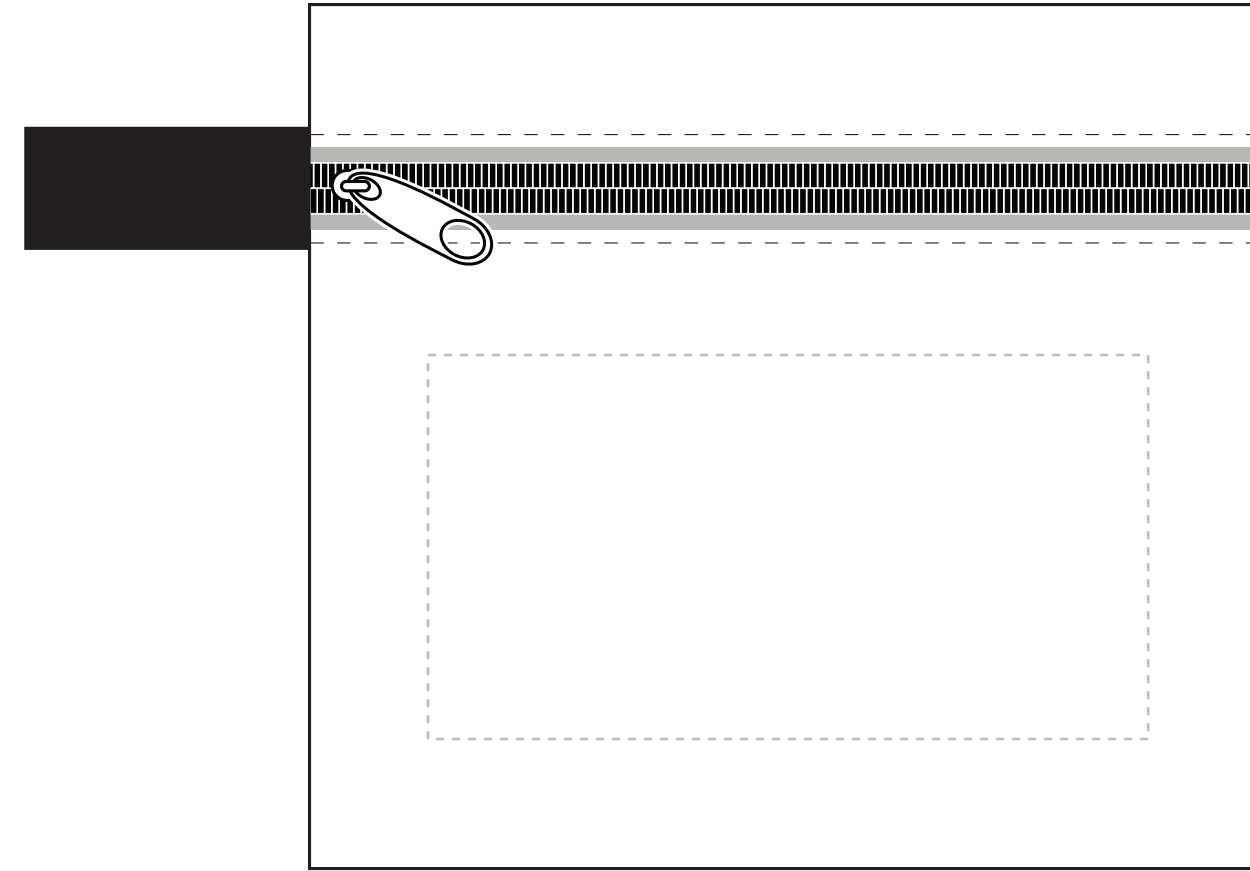

ITEM #FA126

Imprint Area: 3.75" W x 2" H