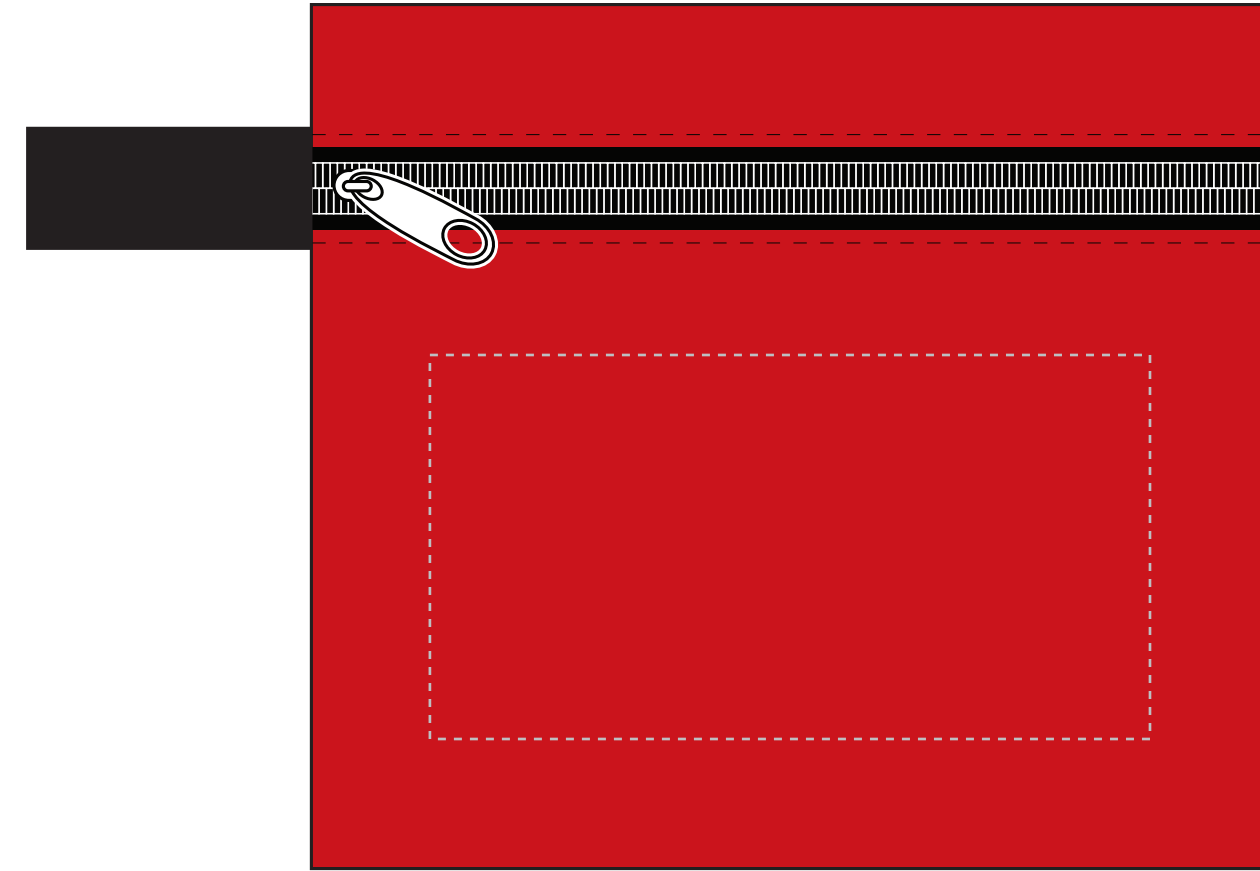

ITEM #FA126

Imprint Area: 3.75" W x 2" H