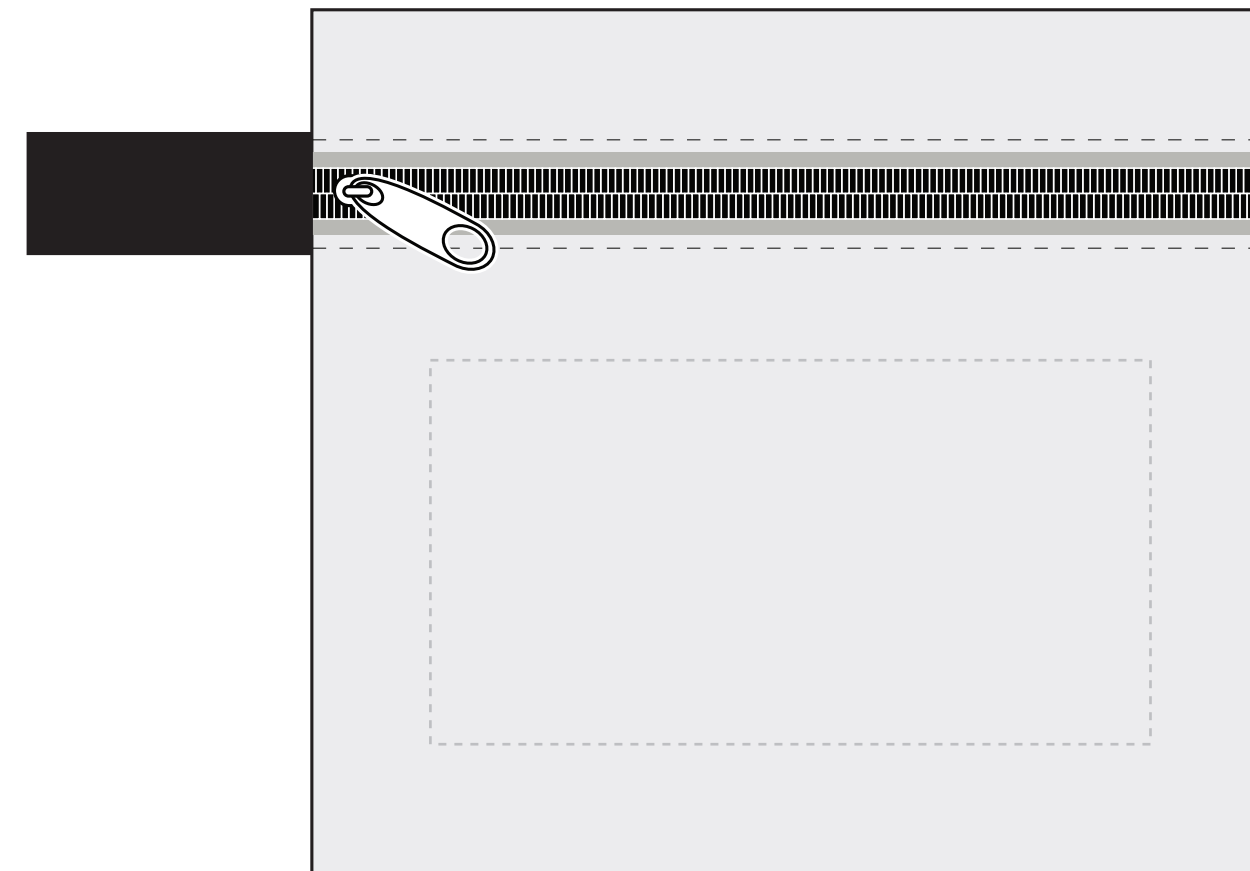

ITEM #FA126

Imprint Area: 3.75" W x 2" H