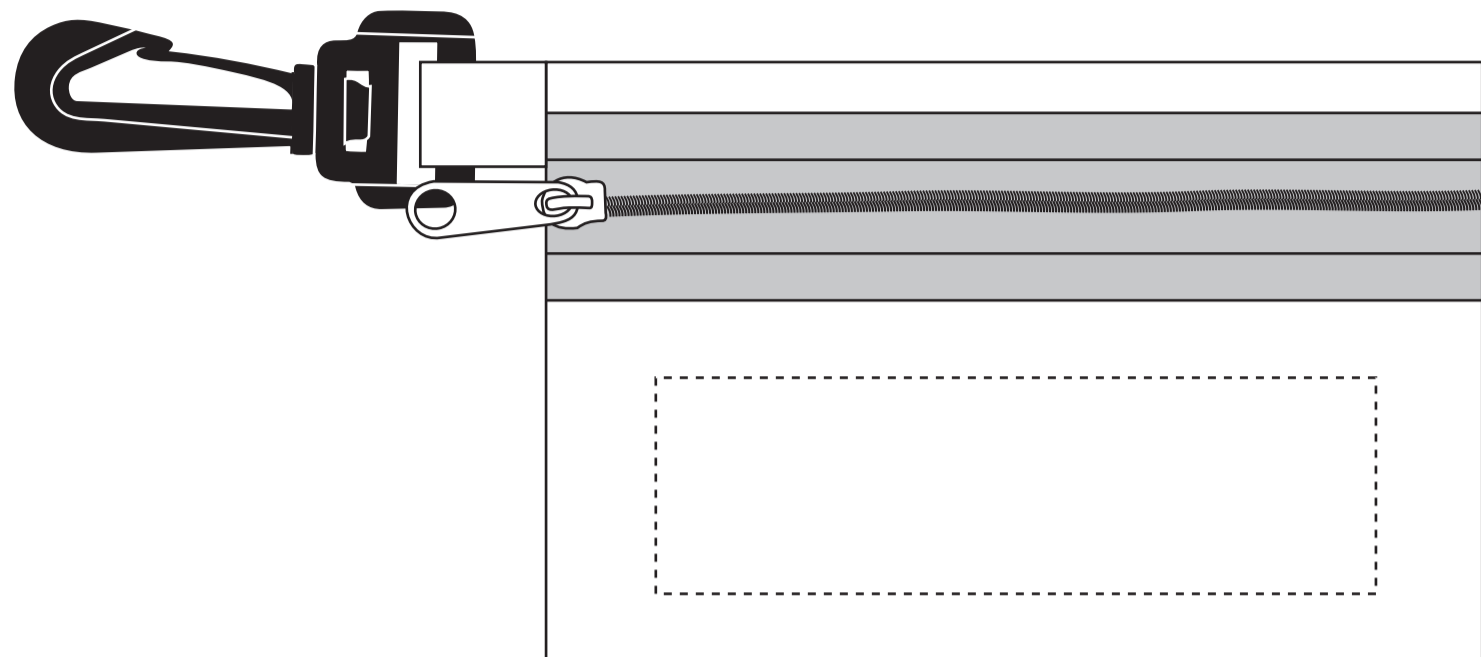

ITEM #FA138

**Screen print
(1 color only)**

 = imprint area

Item # FA138
Imprint area: 3.75" X 1.125"
100% of actual size