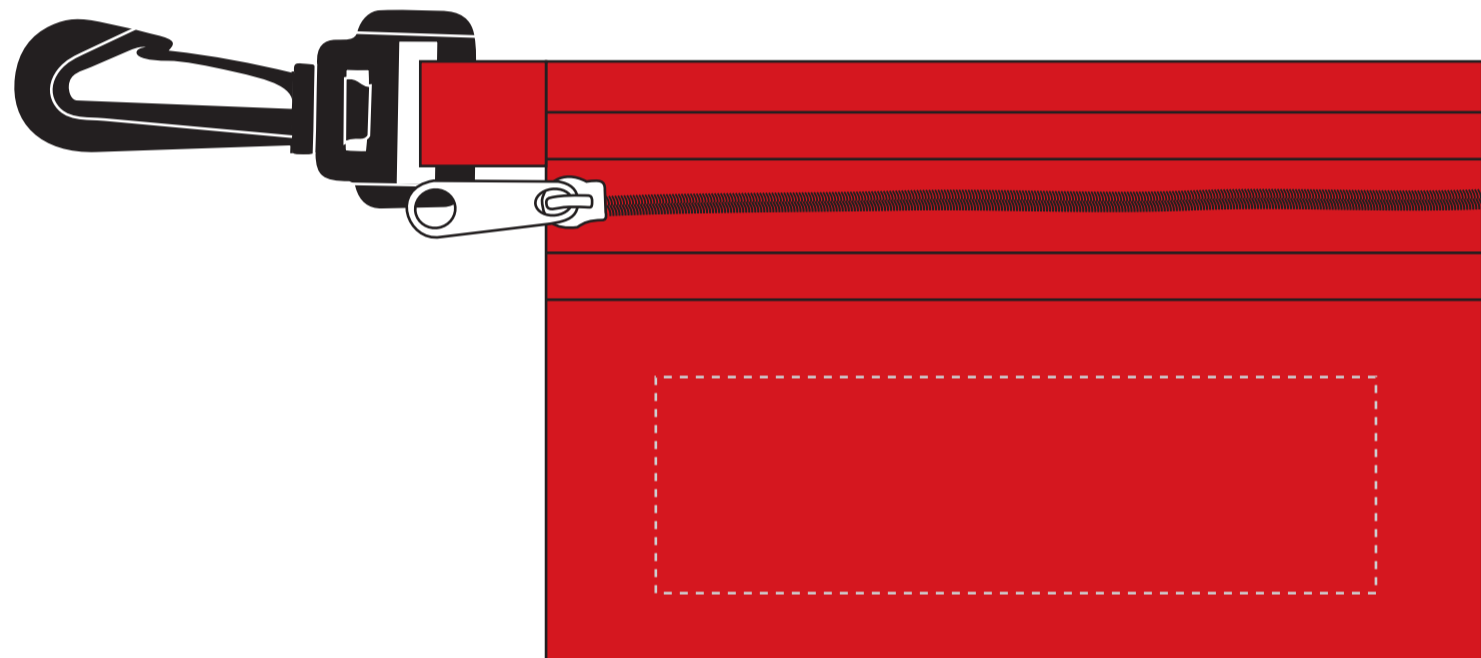

ITEM #FA138

**Screen print
(1 color only)**

 = imprint area

Item # FA138
Imprint area: 3.75" X 1.125"
100% of actual size