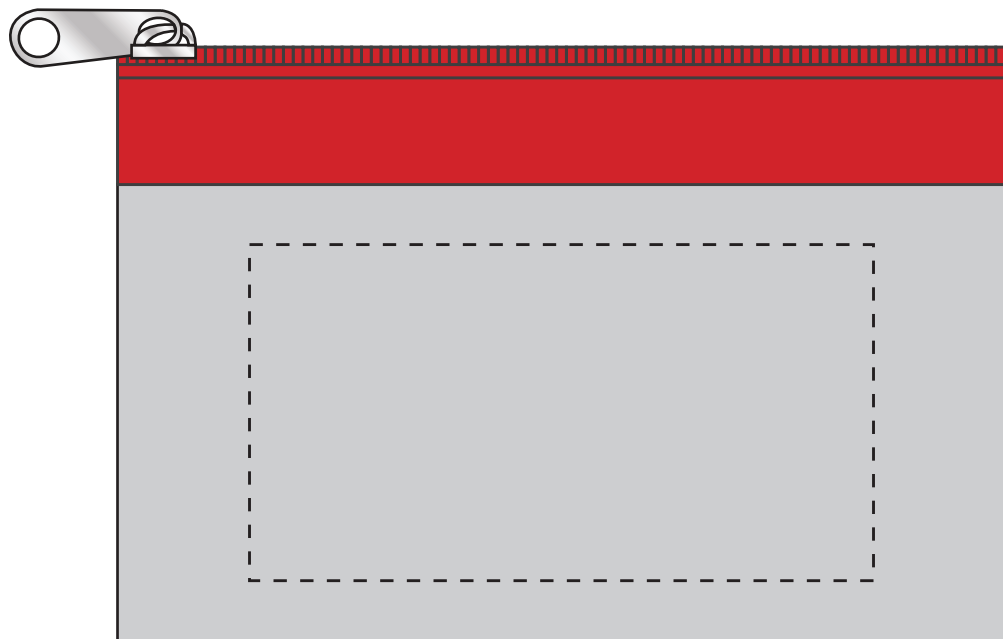

ITEM #FA177

Imprint area: 3.25" x 1.75"

Screen Print (1 Color Only)