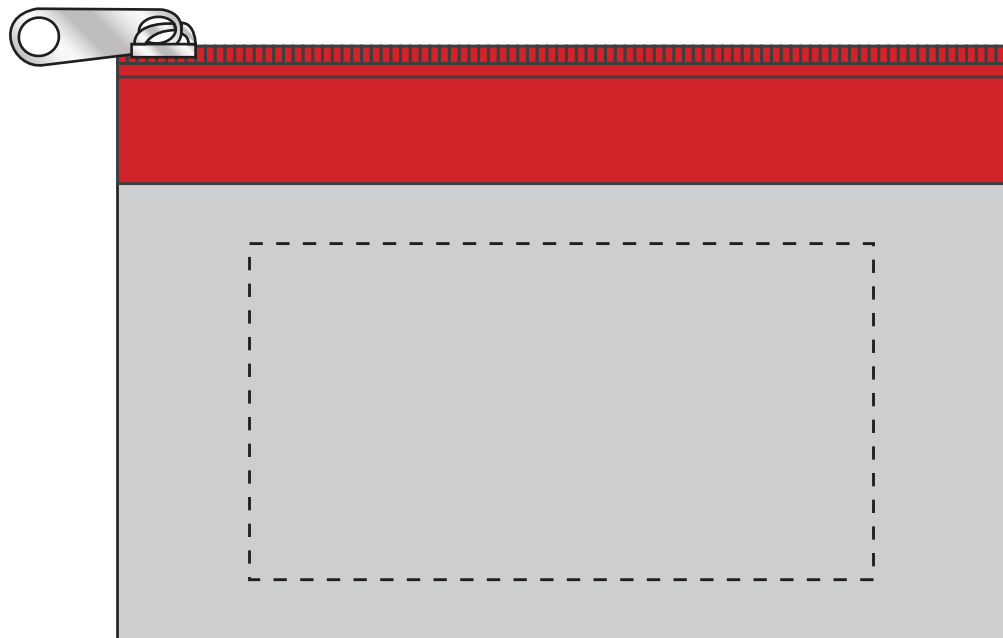

ITEM #FA178

Imprint area: 3.25" x 1.75"

Screen Print (1 Color Only)