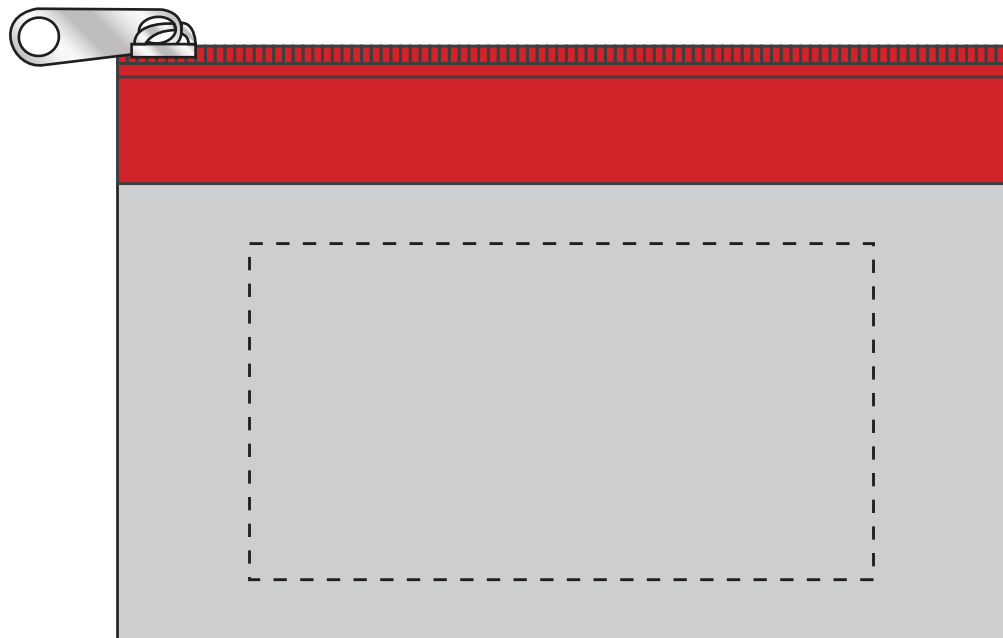

ITEM #FA182

Screen Print (1 Color Only)

Imprint area: 3.25" x 1.75"