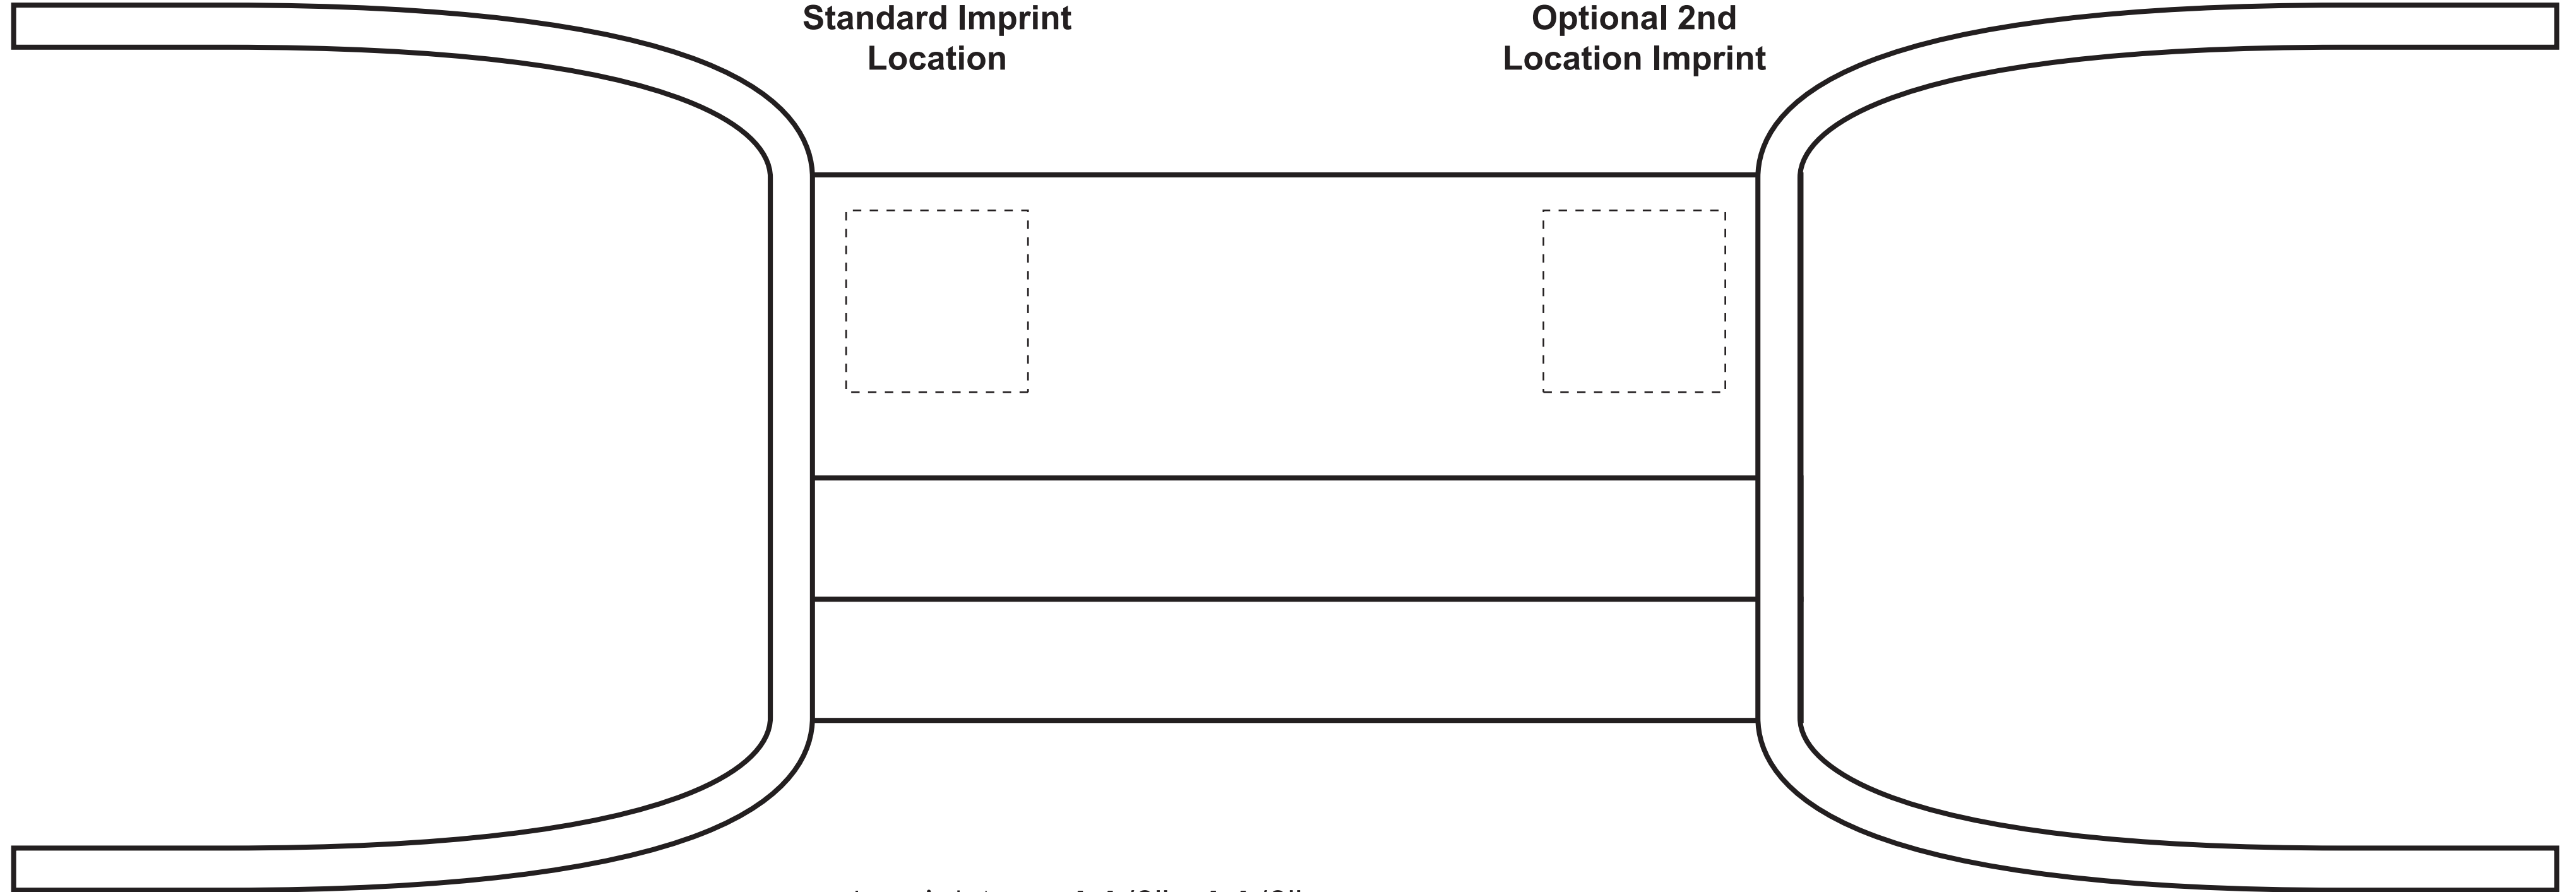

FM101

**Screen Print
Full Color Heat Transfer**

Standard Imprint
Location

Optional 2nd
Location Imprint

Imprint Area: 1-1/2" x 1-1/2"