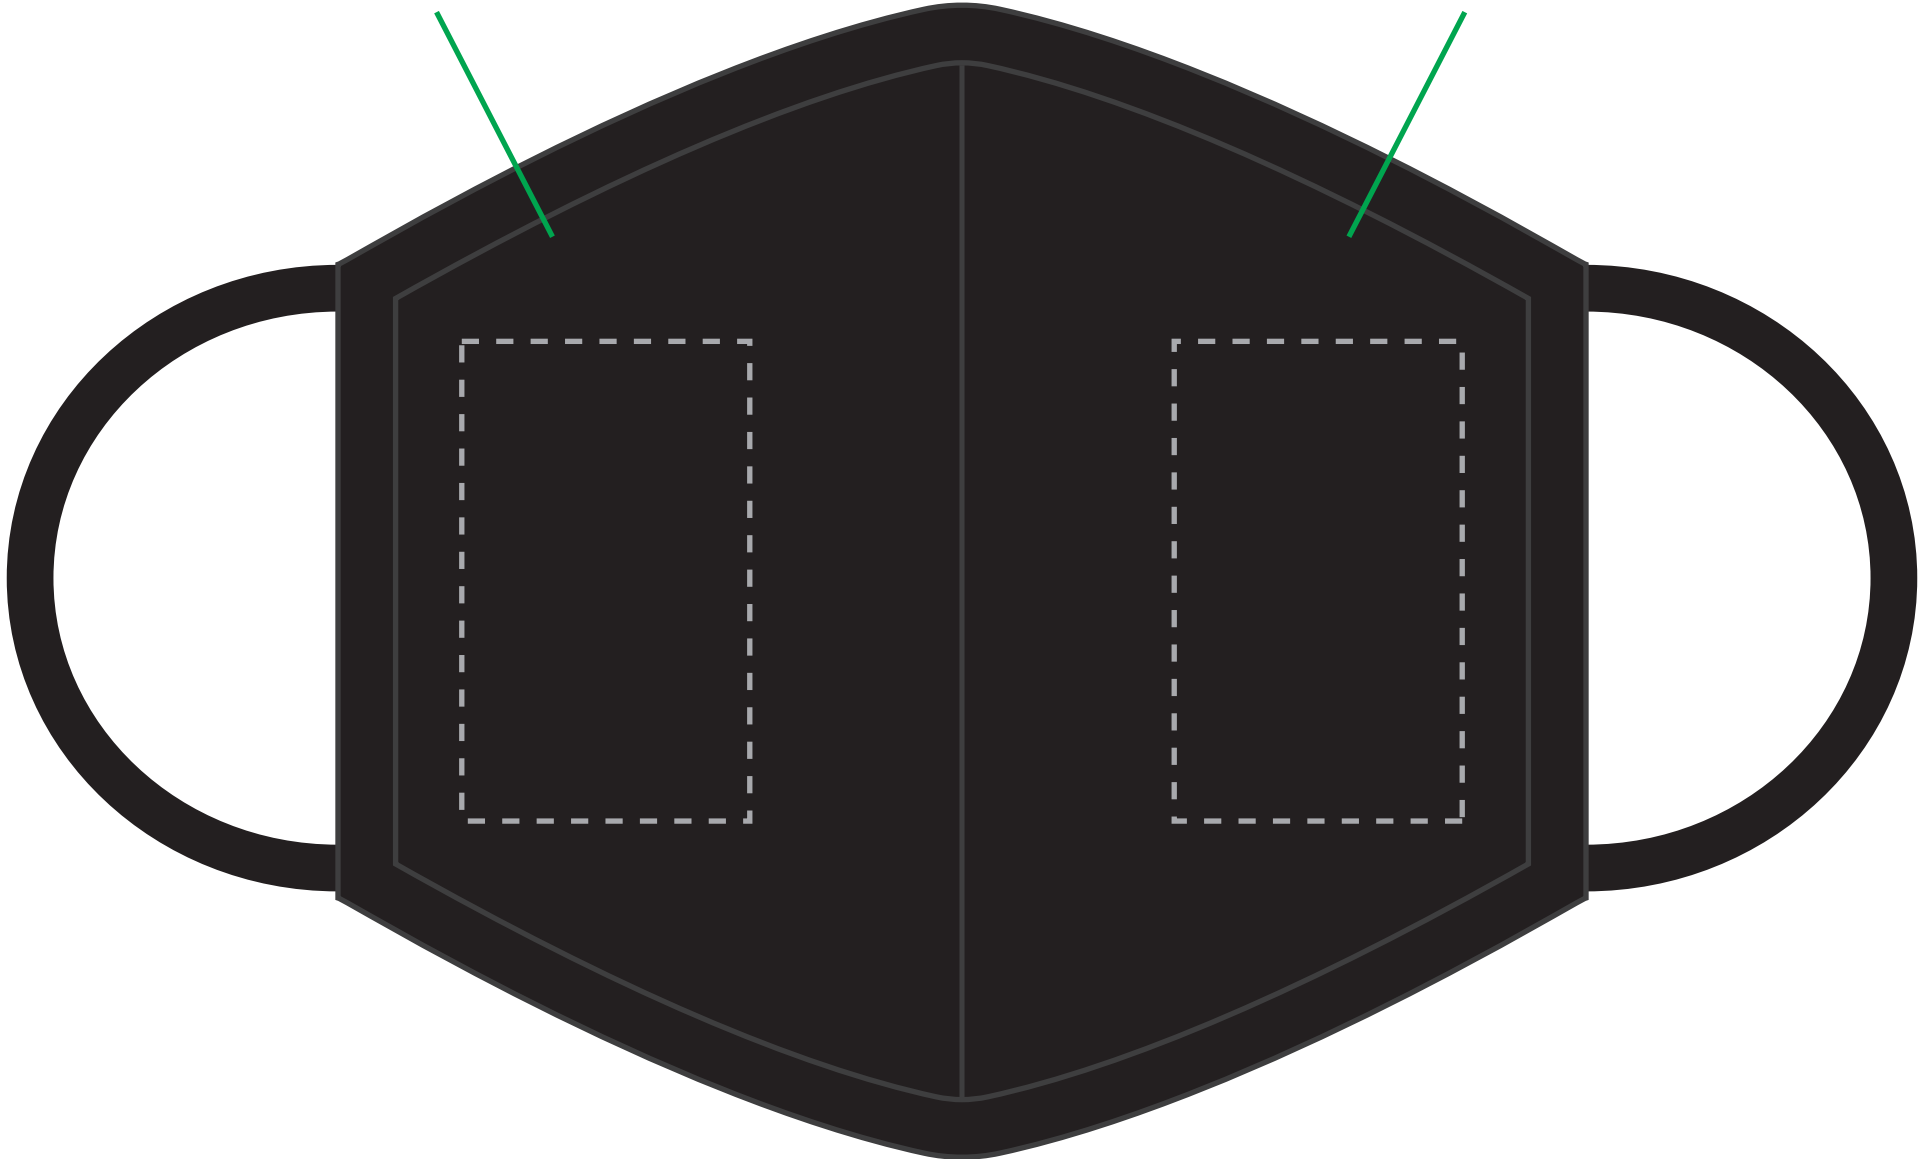

**ITEM #FM105**

**Screen Print**

**Standard Imprint Location**

**Optional 2nd Location Imprint**

Imprint Size: 1.5" x 2.5"