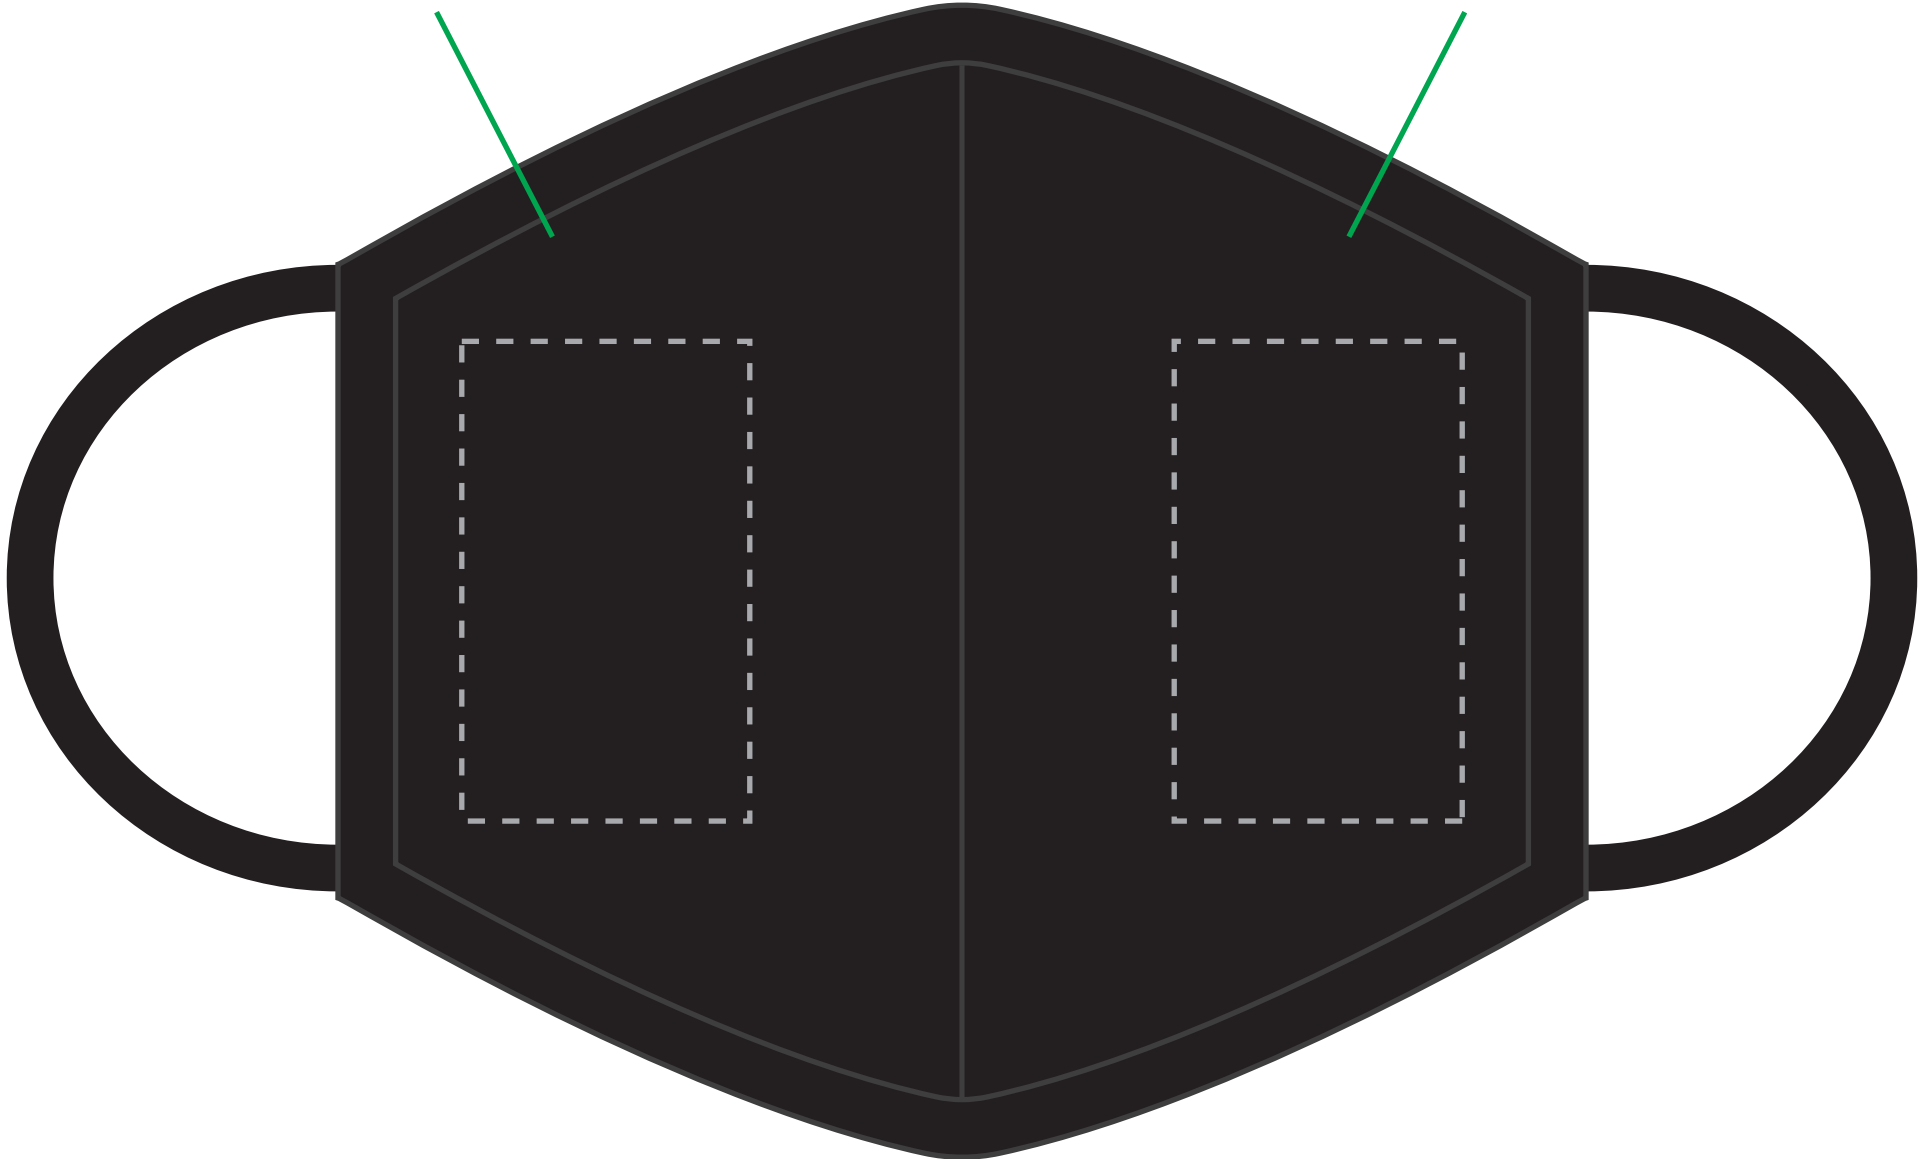

ITEM #FM115

Screen Print

Standard Imprint Location

Optional 2nd Location Imprint

Imprint Size: 1.5" x 2.5"