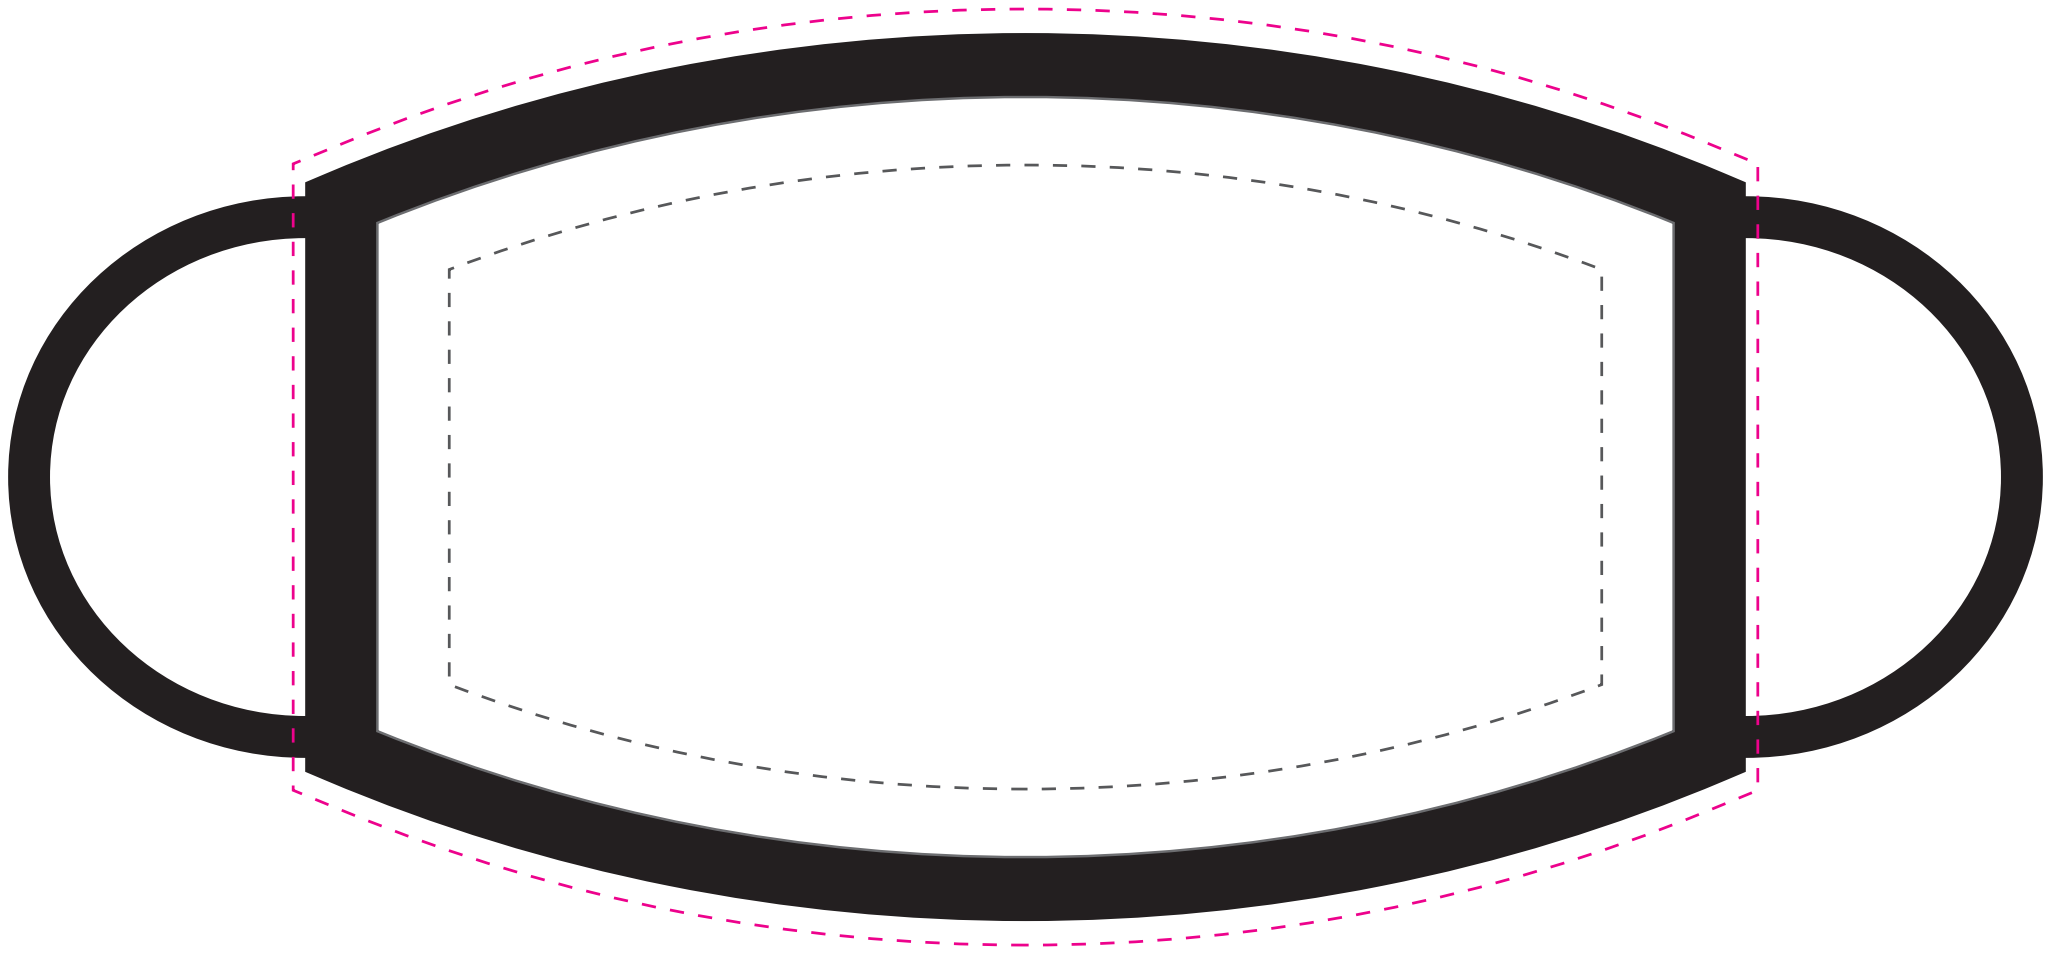

ITEM #FM118HT

Full Color Sublimation

Full Bleed Imprint Size: 7.625" x 4.875"

Safe Area for Text and Logo: 6" x 3.25"

Printable Area (Approximate): 6.75" x 4"

Disclaimer: Face Masks are individually hand sewn, which will result in a size variations which cannot be avoided.
Washing instructions: Wash prior to use. Hand Wash or machine wash cool, line dry only.
For full bleed background color small white border cannot be avoided and is not considered a defect.