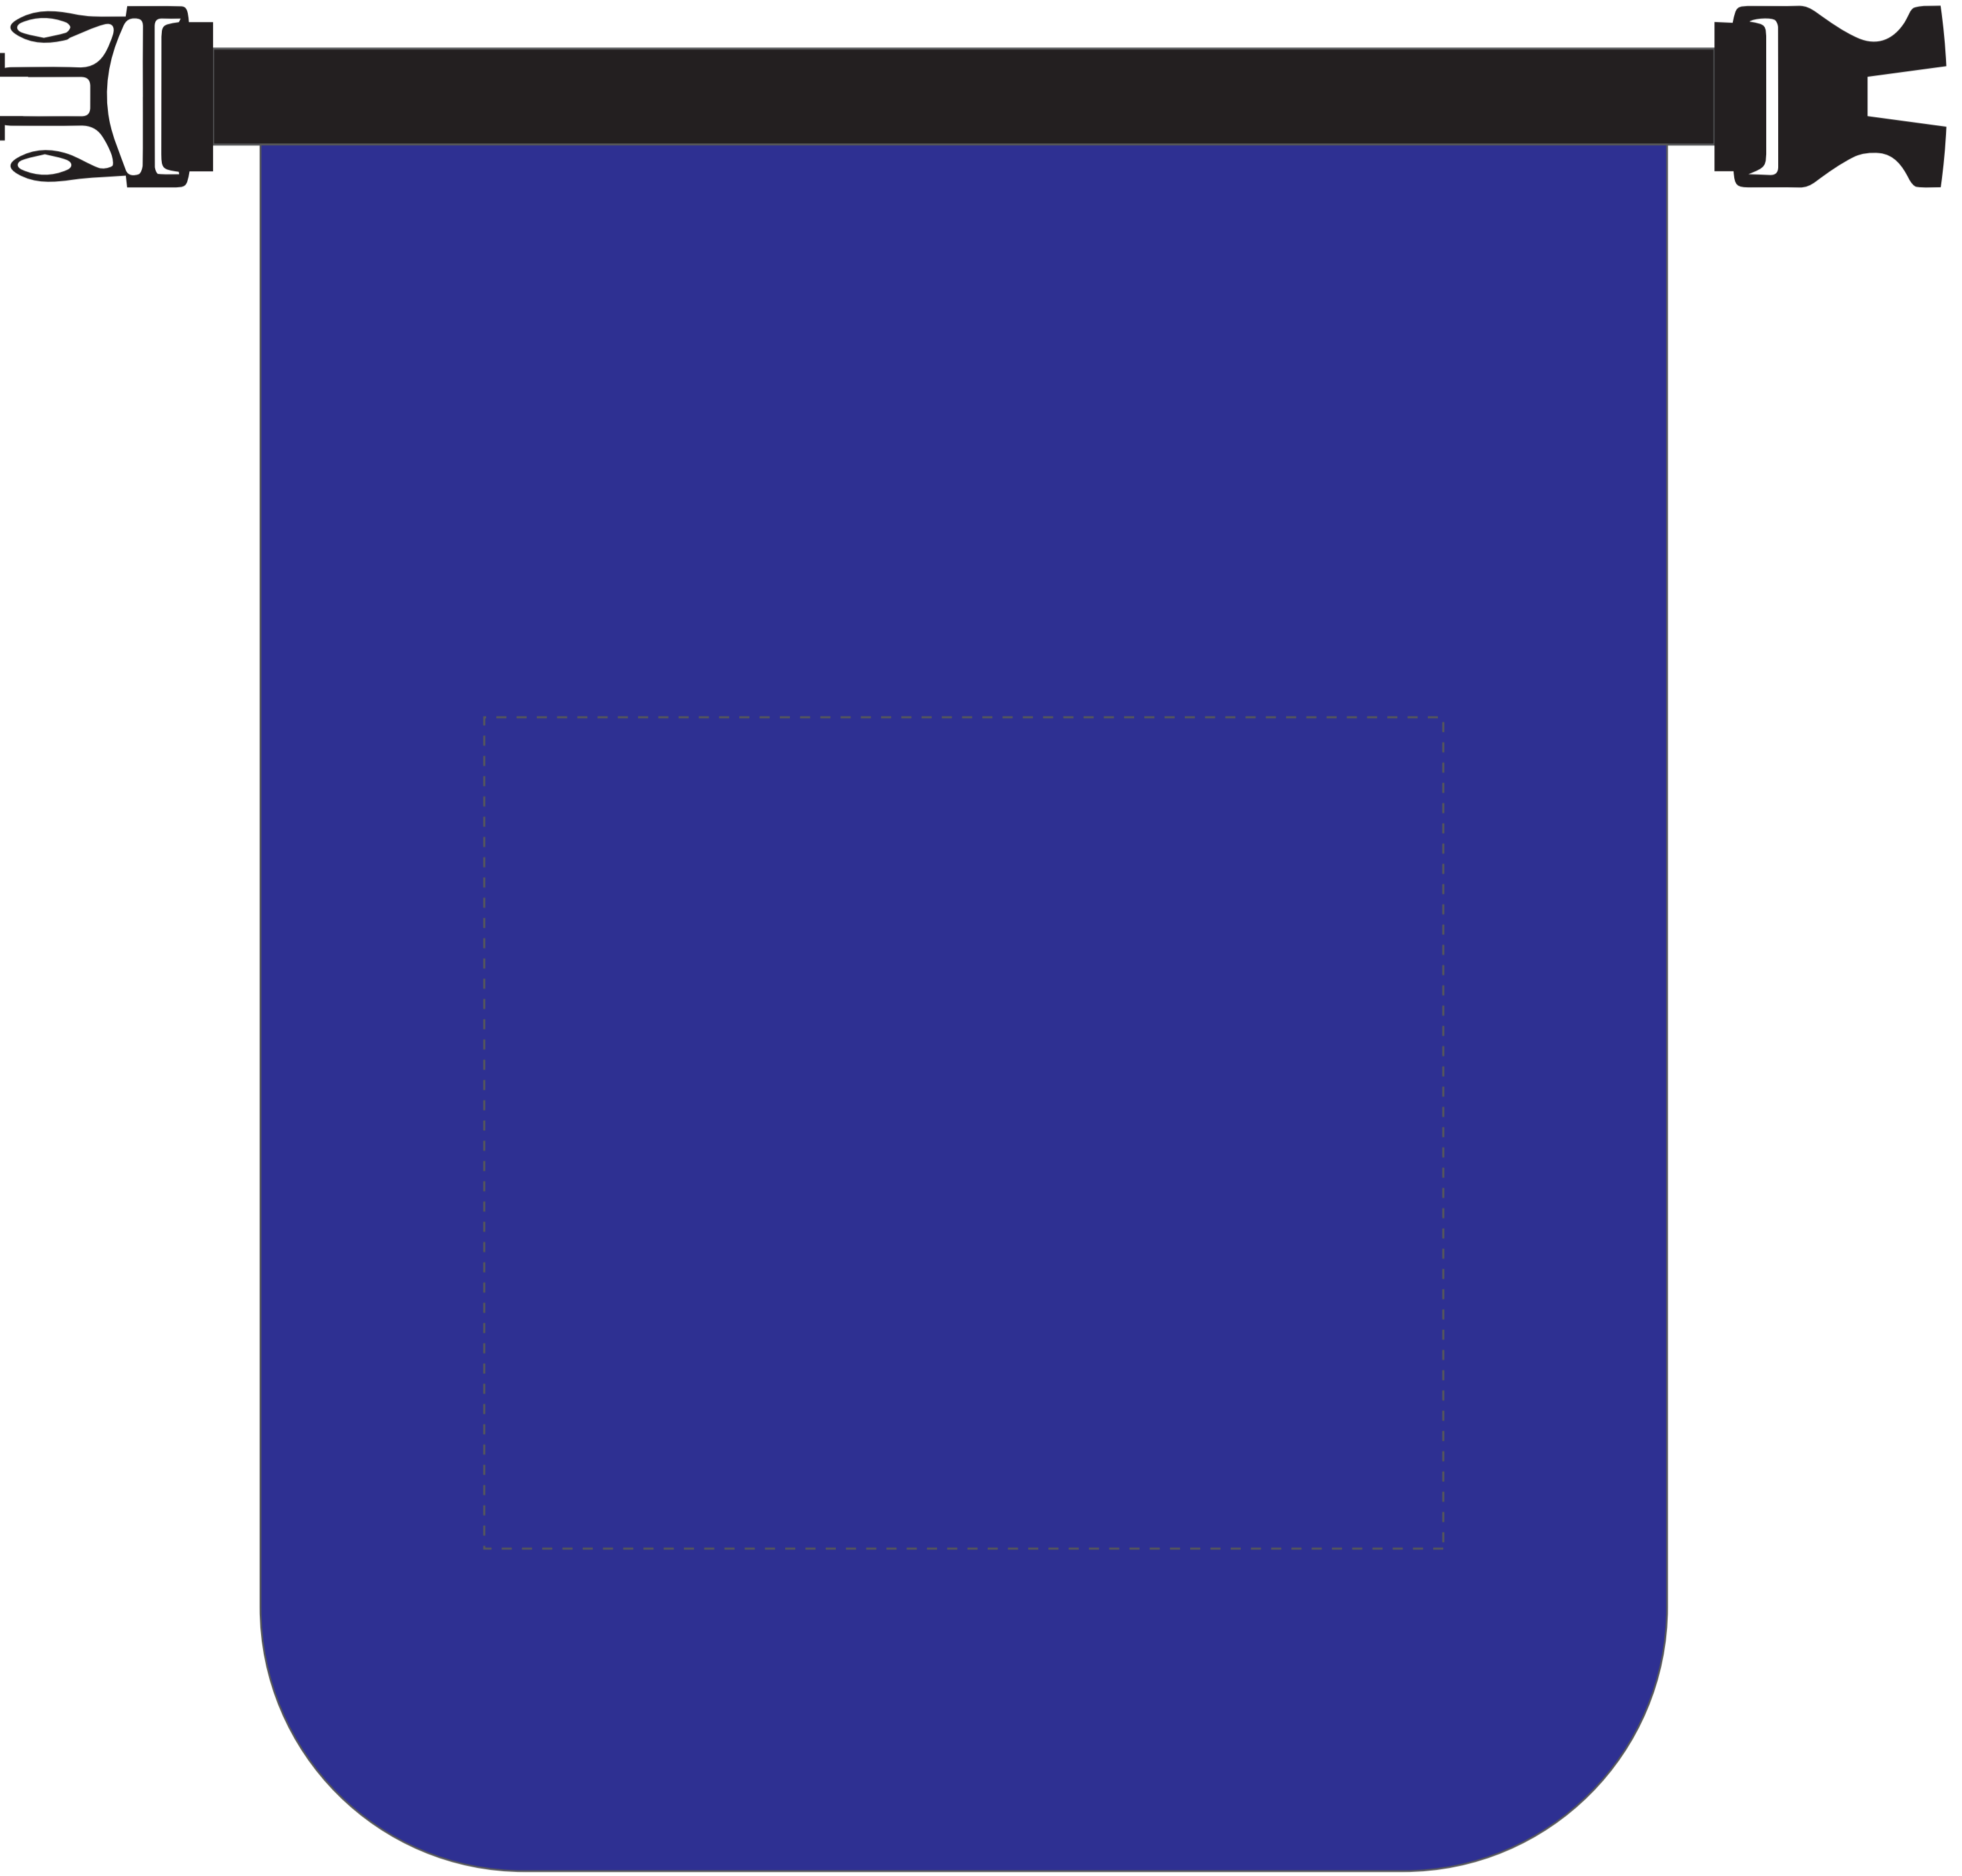

# ITEM GK108

Screen Print

Imprint Size: 7.5" x 6.5"