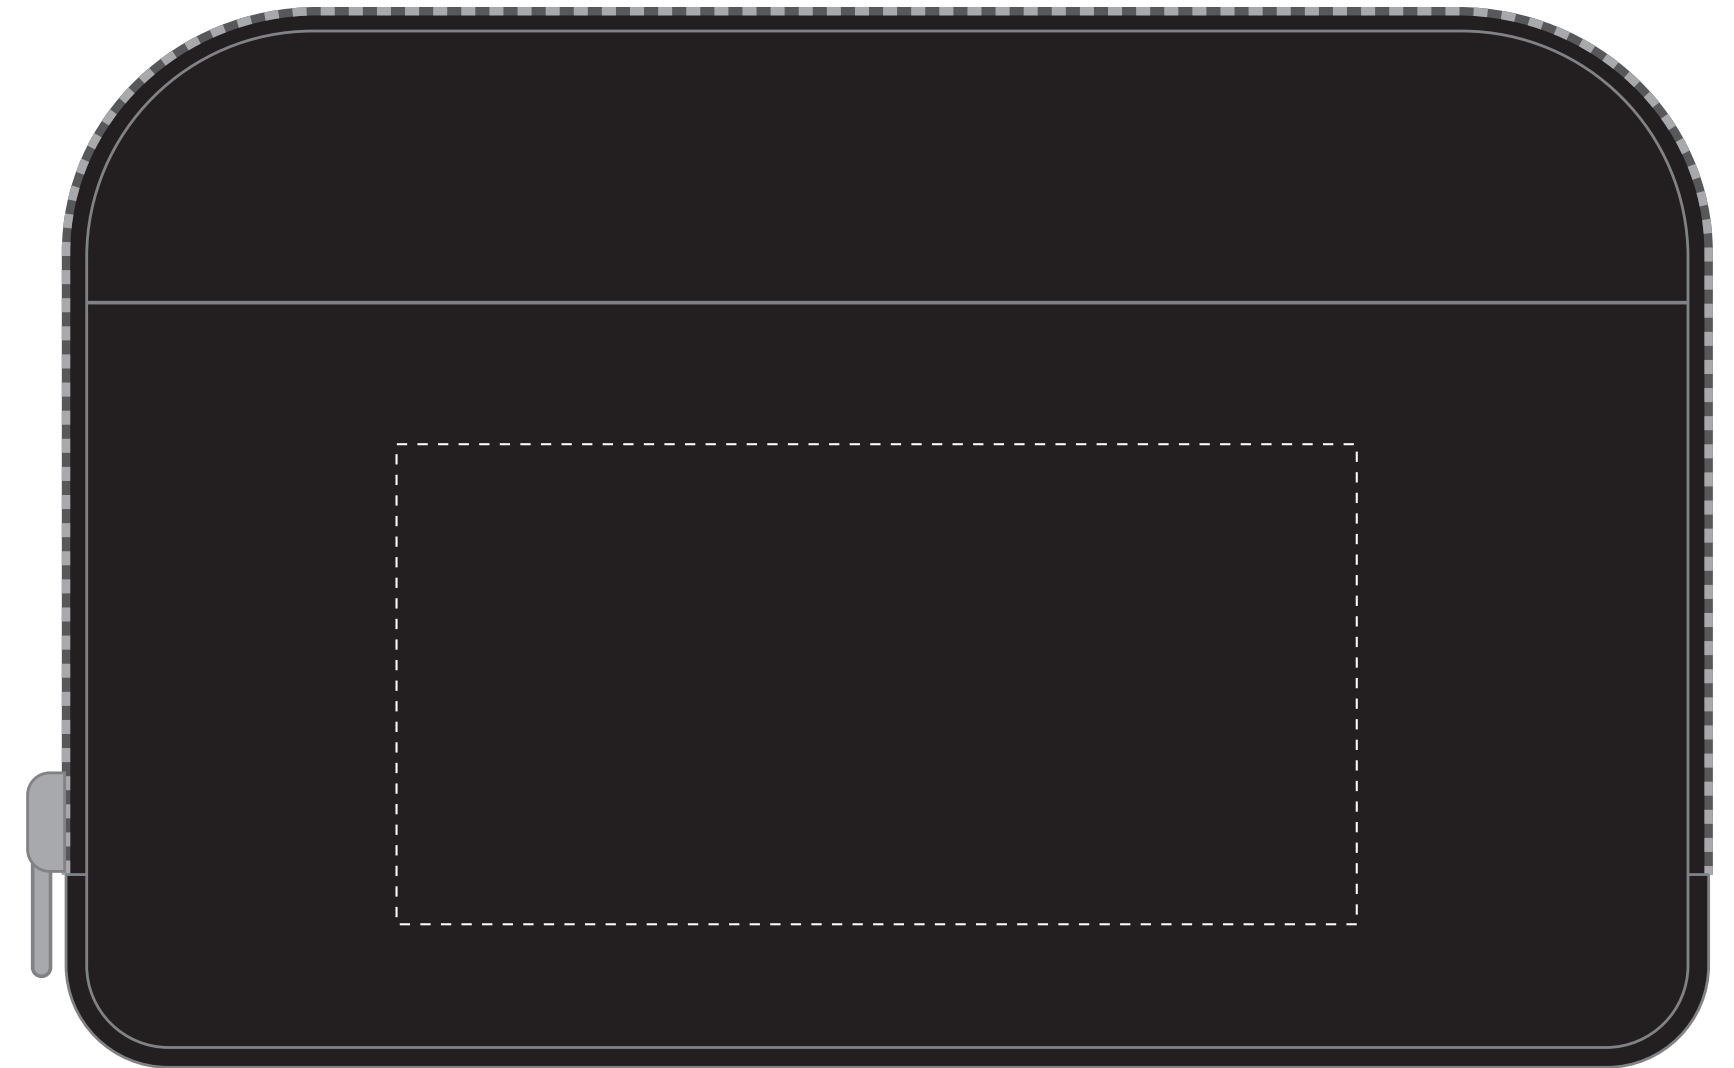

GS100

Full Color

Front

Imprint Size: 2.5" x 6"

Back

Imprint Size: 2.5" x 6"

Imprint Size: 6" x 2.25"

Imprint Size: 4.75" x 2.25"

Imprint Size: 1.25" x 0.5"

Optional Box Sticker
Imprint Size: 6.5" x 5"