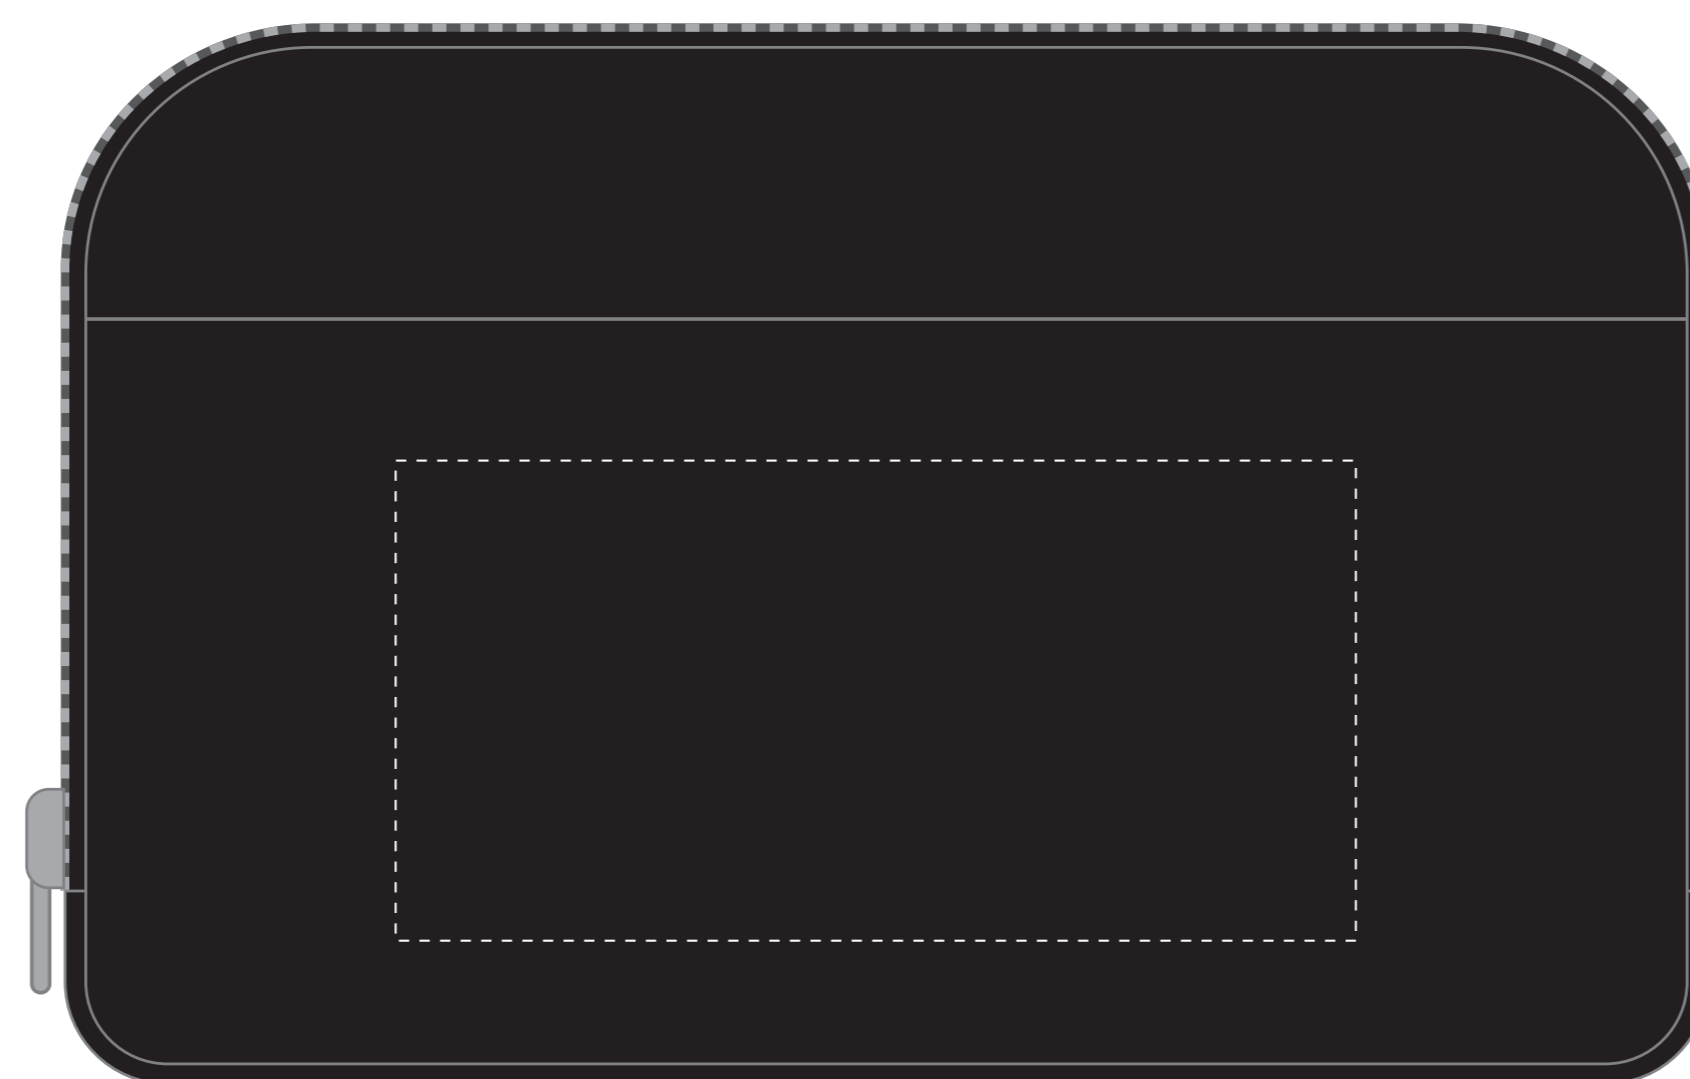

GS106

Full Color

Imprint Size: 1.5" x 0.75"

Imprint Size: 4.75" x 2.25"

Imprint Size: 2" x 2"

Front

Imprint Size: 2.5" x 6"

Back

Imprint Size: 2.5" x 6"

Optional Box Sticker
Imprint Size: 8" x 6"

Imprint Size: 6" x 2.25"