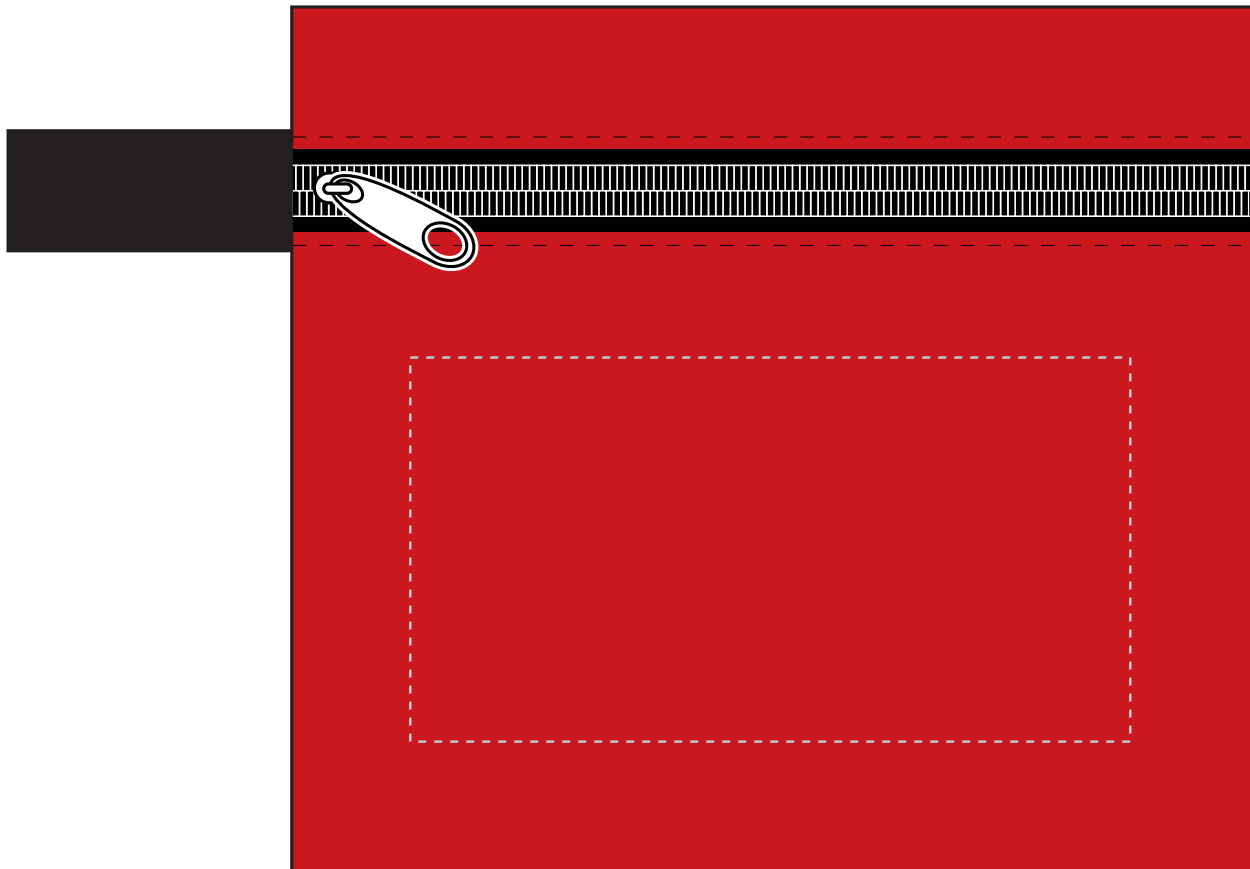

ITEM # TK112 - Mobile Tech Auto and Home Charging Kit

Available Color(s) : Red

Imprint Area Size : 3-3/4" W x 2" H

Artwork Format(s) accepted : CMYK TIF 300 dpi (with 0.25" bleed)
or Vector EPS (type outlined)

Artwork Recommendations : No type smaller than 7 pt.

Industry standard allows
1/16" movement in any direction

Purchase Order #:

Screen Print

* Template Shown at 100%
Border Does Not Print

Imprint Area

100% of actual size

ART NOTES: