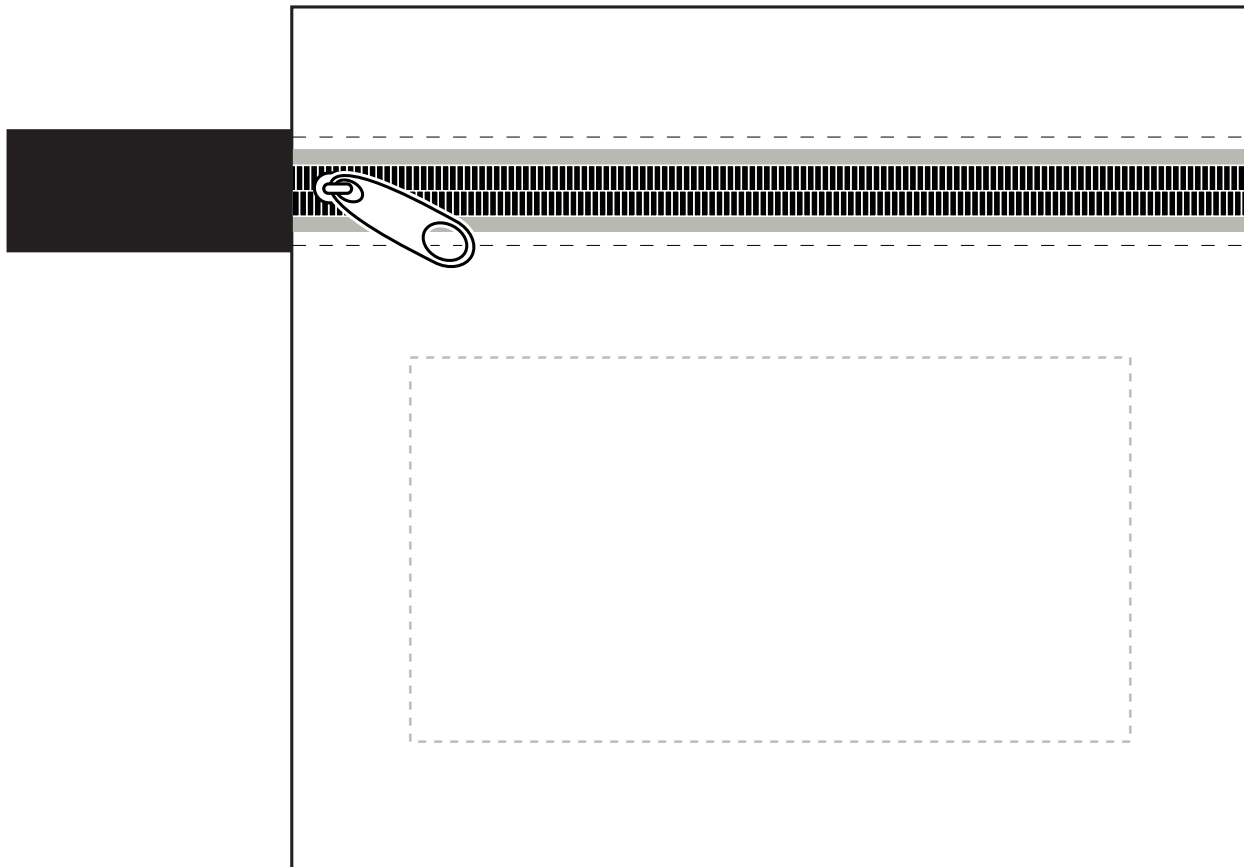

Artwork Recommendations : No type smaller than 7 pt.

Industry standard allows
1/16" movement in any direction

Purchase Order #:

Screen Print

* Template Shown at 100%
Border Does Not Print

Imprint Area

100% of actual size

Industry standard allows
1/16" movement in any direction

Purchase Order #:

Screen Print

* Template Shown at 100%
Border Does Not Print

Imprint Area

100% of actual size

ART NOTES: