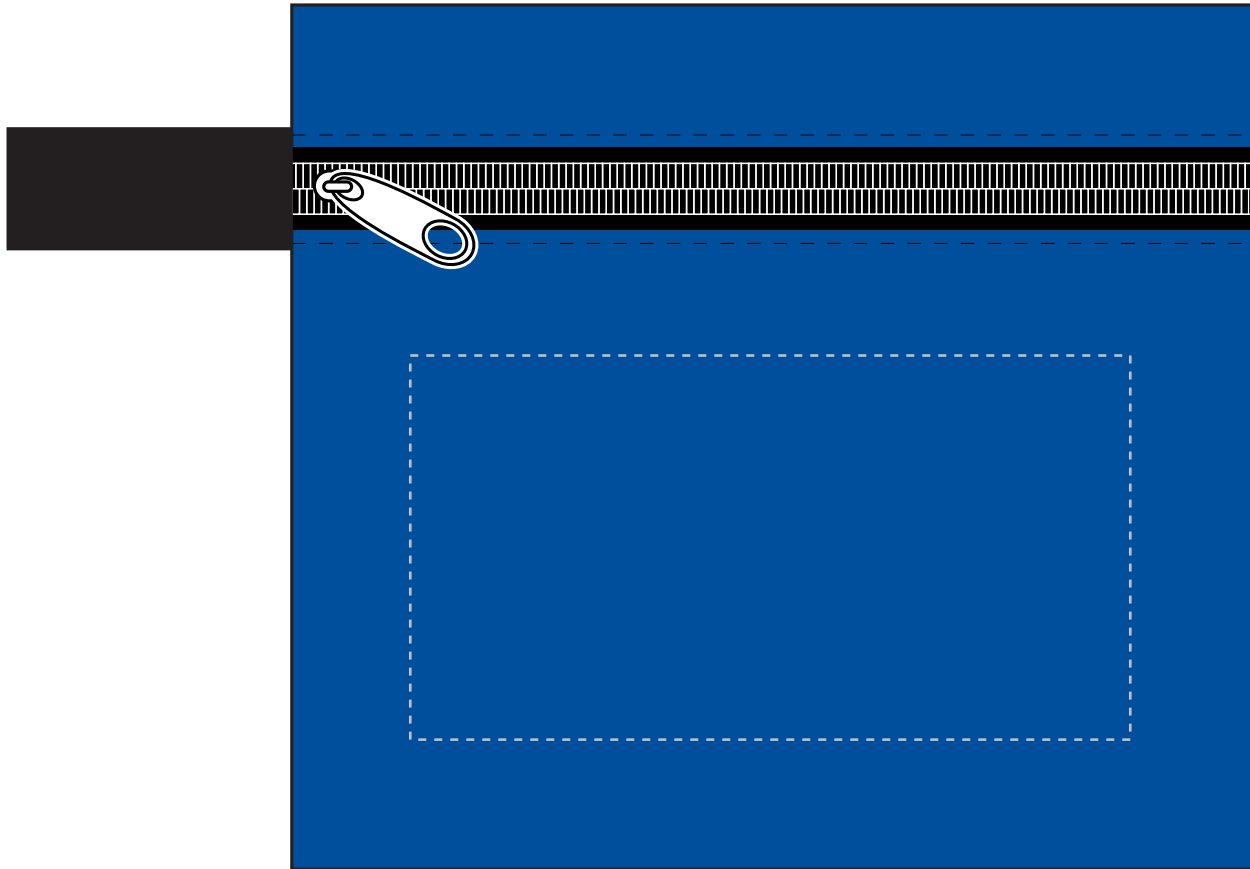

ITEM # TK112 - Mobile Tech Auto and Home Charging Kit

Available Color(s) : Blue

Imprint Area Size : 3-3/4" W x 2" H

Artwork Format(s) accepted : CMYK TIF 300 dpi (with 0.25" bleed)
or Vector EPS (type outlined)

Artwork Recommendations : No type smaller than 7 pt.

Industry standard allows
1/16" movement in any direction

Purchase Order #:

Screen Print

* Template Shown at 100%
Border Does Not Print

Imprint Area

100% of actual size

ART NOTES:

ITEM # TK112 - Mobile Tech Auto and Home Charging Kit

Available Color(s) : Red

Imprint Area Size : 3-3/4" W x 2" H

Artwork Format(s) accepted : CMYK TIF 300 dpi (with 0.25" bleed)
or Vector EPS (type outlined)