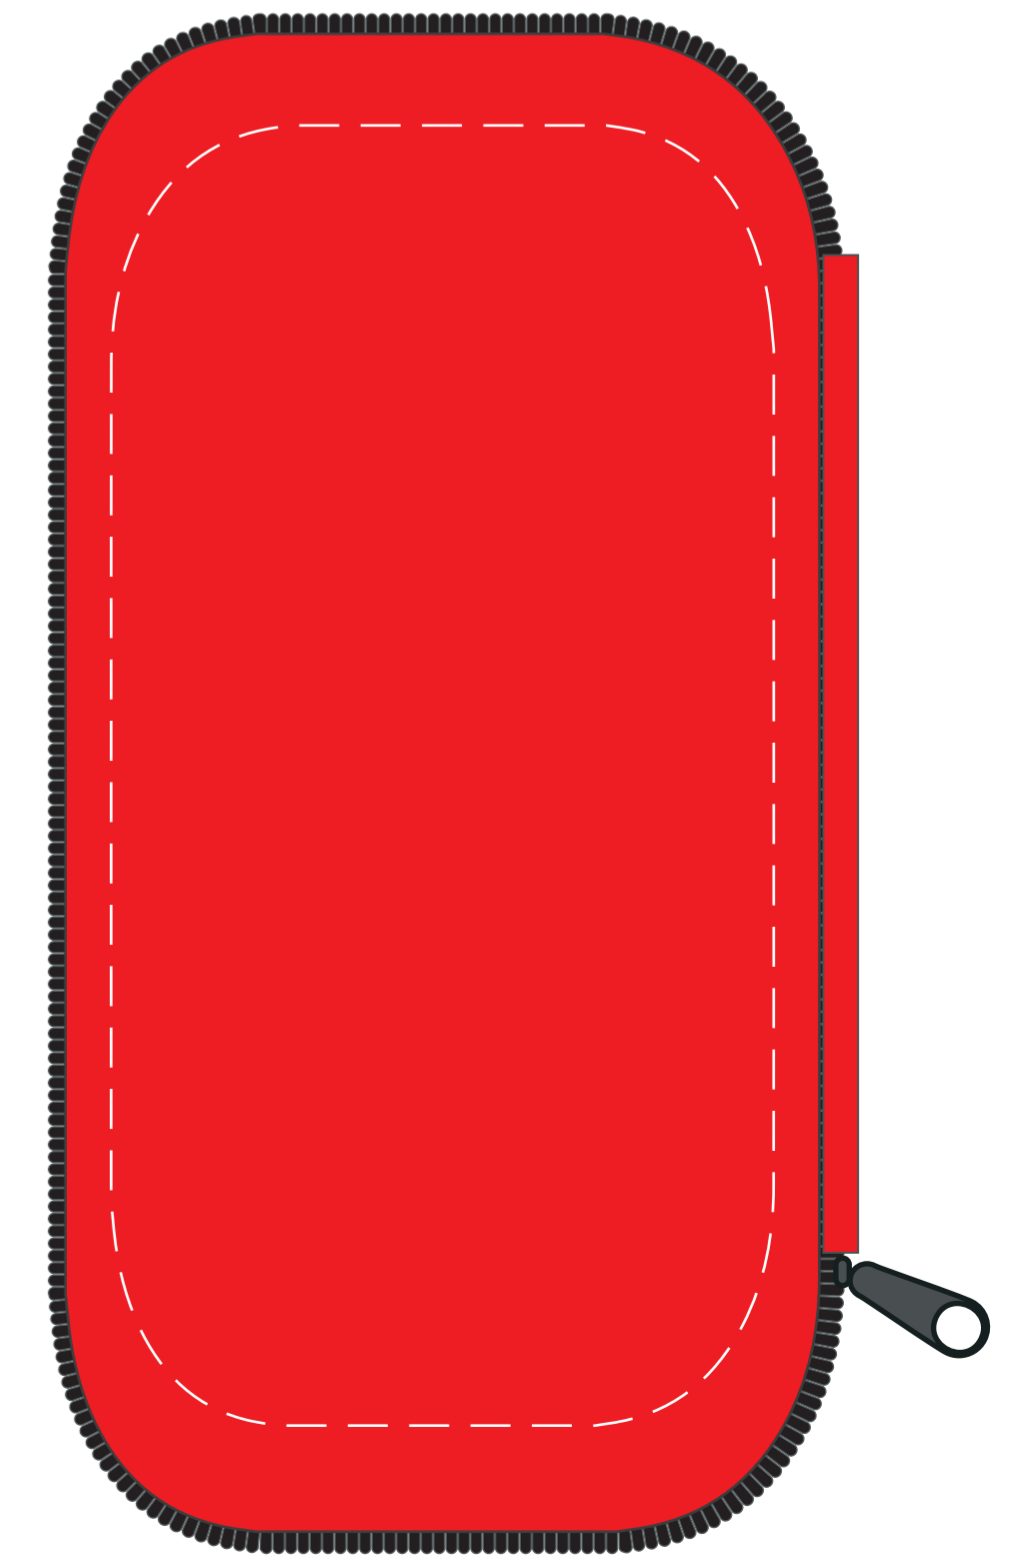

# #TK149

# Screen Print

OPTIONAL SECOND SIDE IMPRINT

Imprint Size: 3-3/8" x 3-3/8"

Imprint Size: 3-3/8" x 6-3/4"