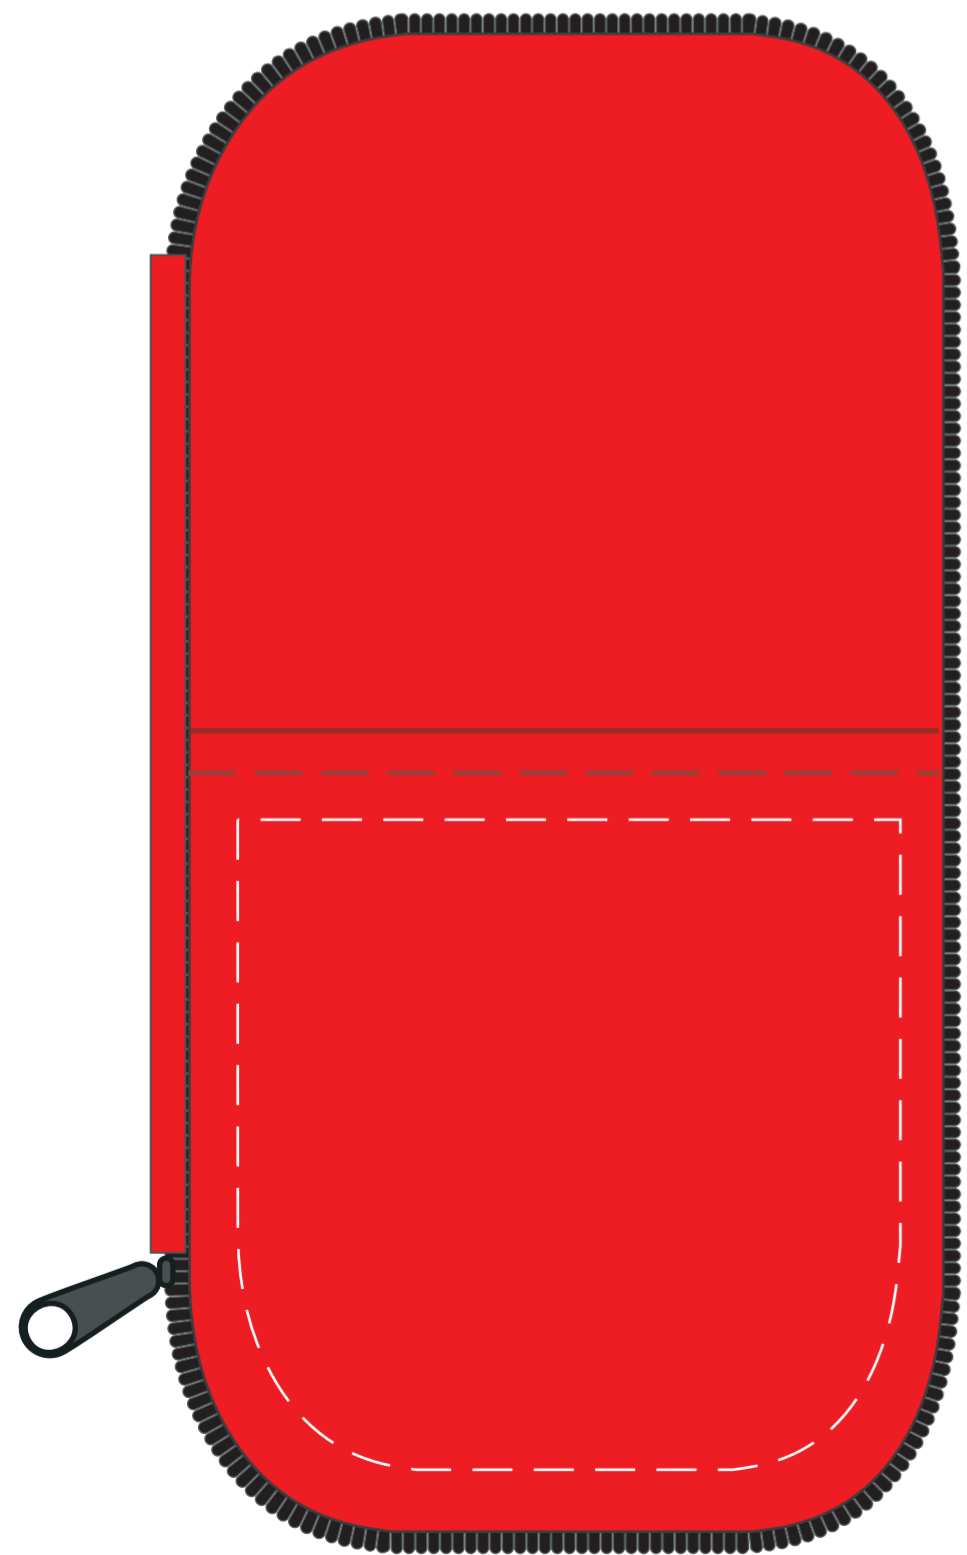

# #TK149

# Screen Print

OPTIONAL SECOND SIDE IMPRINT

Imprint Size: 3-3/8" x 3-3/8"

Imprint Size: 3-3/8" x 6-3/4"