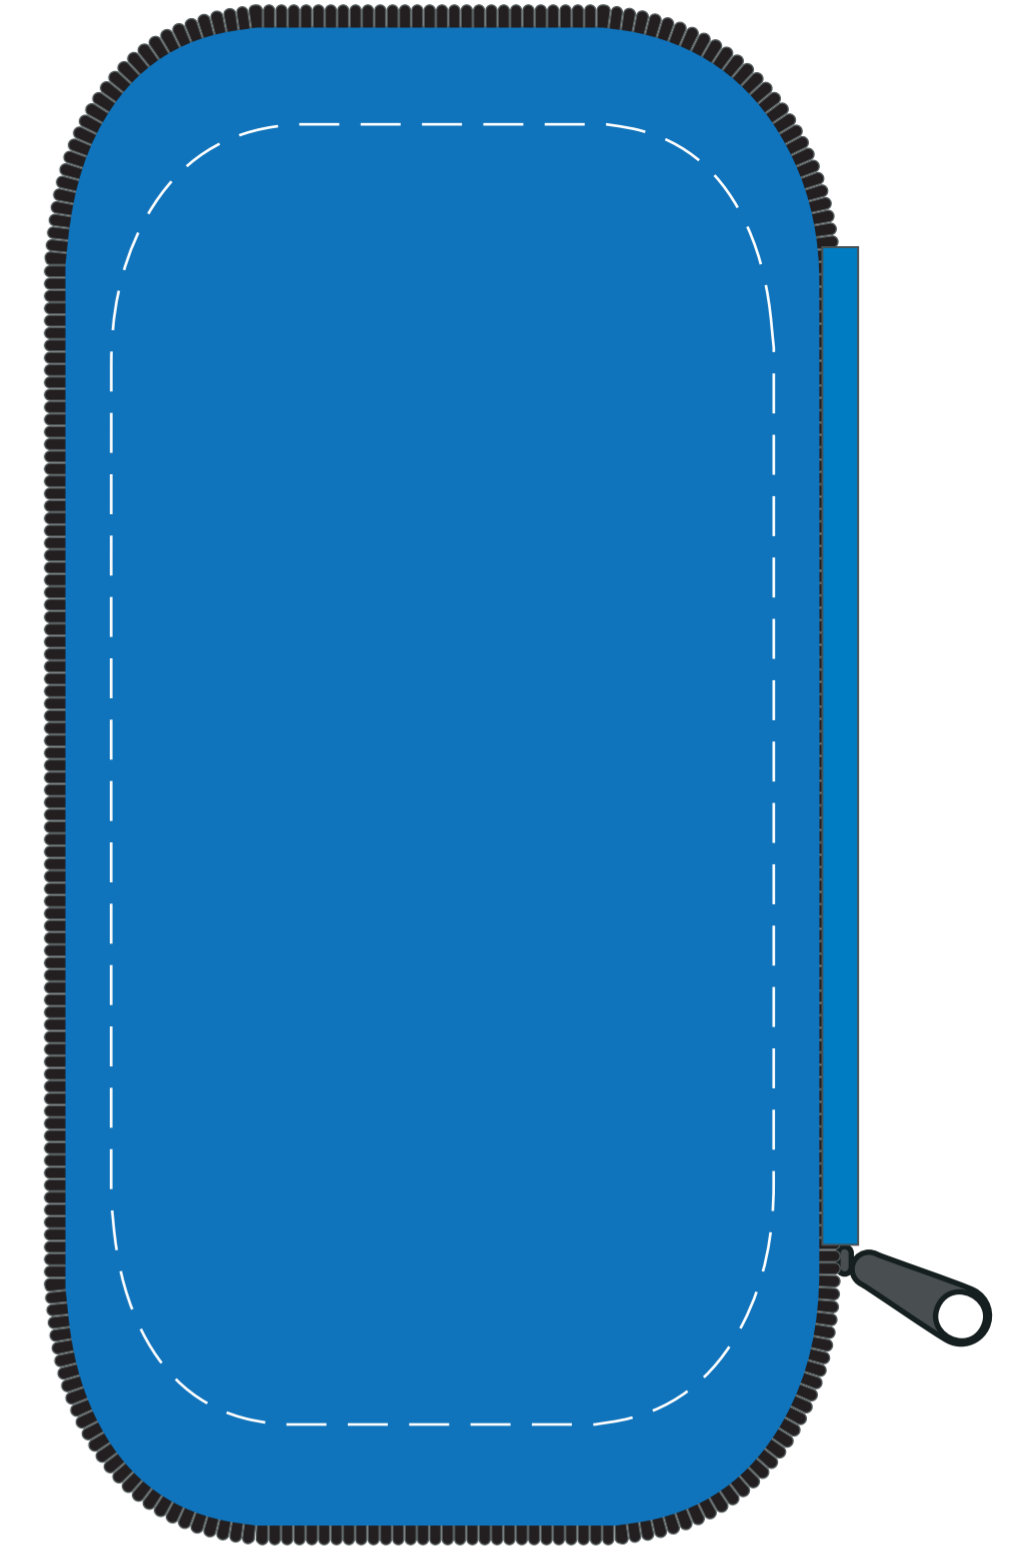

# #TK149

# Screen Print

OPTIONAL SECOND SIDE IMPRINT

Imprint Size: 3-3/8" x 3-3/8"

Imprint Size: 3-3/8" x 6-3/4"