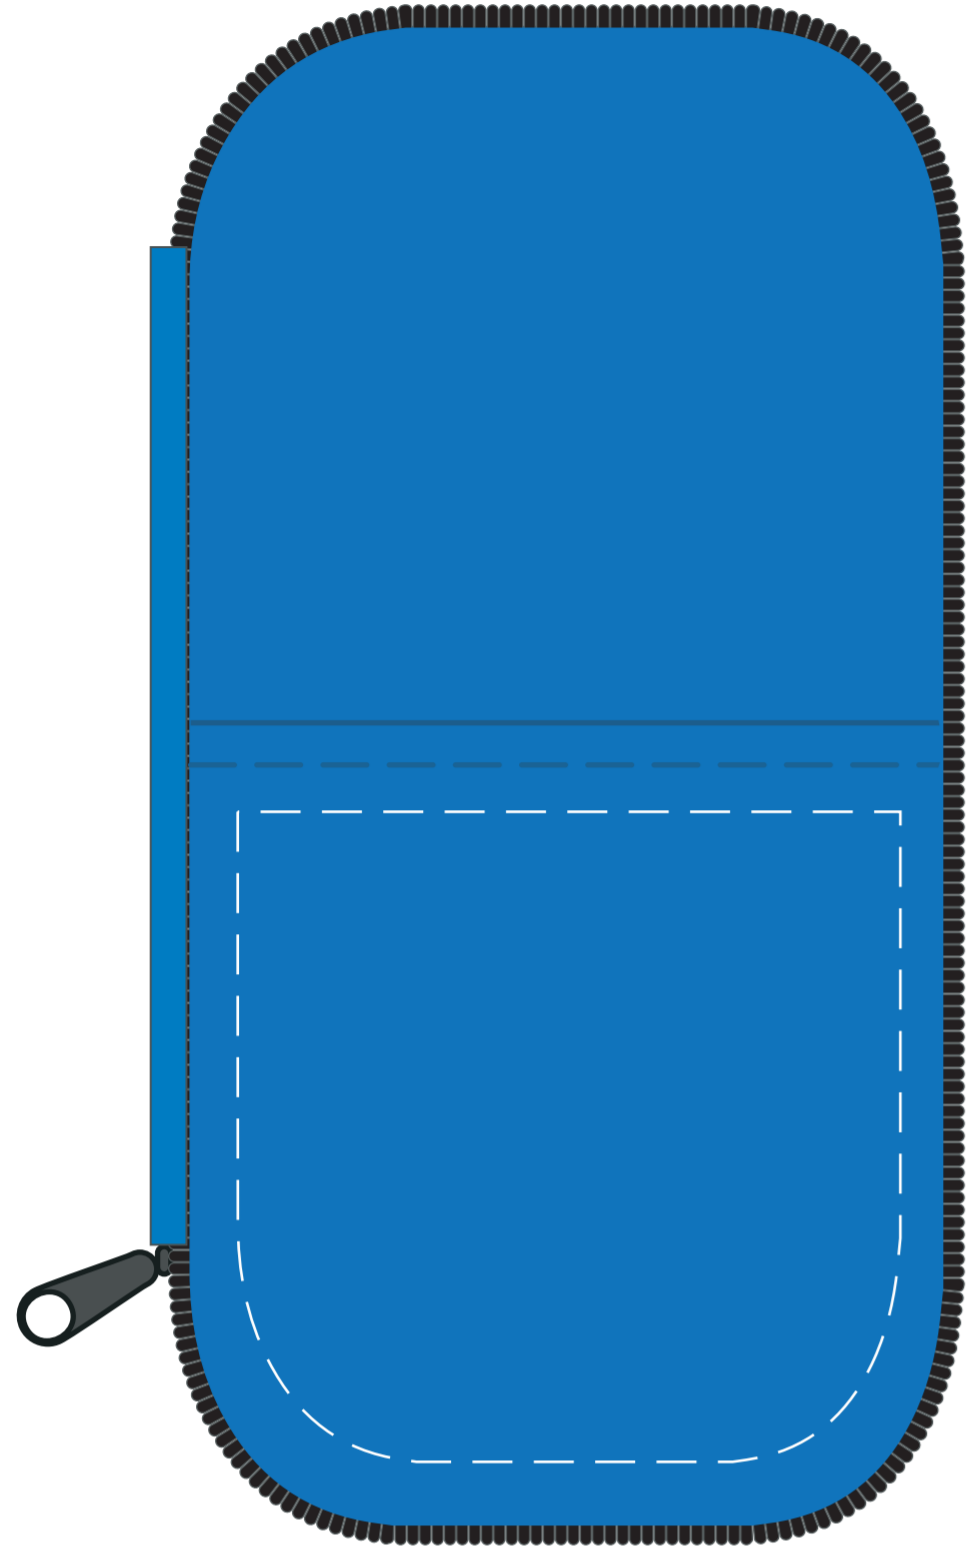

# #TK149

# Screen Print

OPTIONAL SECOND SIDE IMPRINT

Imprint Size: 3-3/8" x 3-3/8"

Imprint Size: 3-3/8" x 6-3/4"