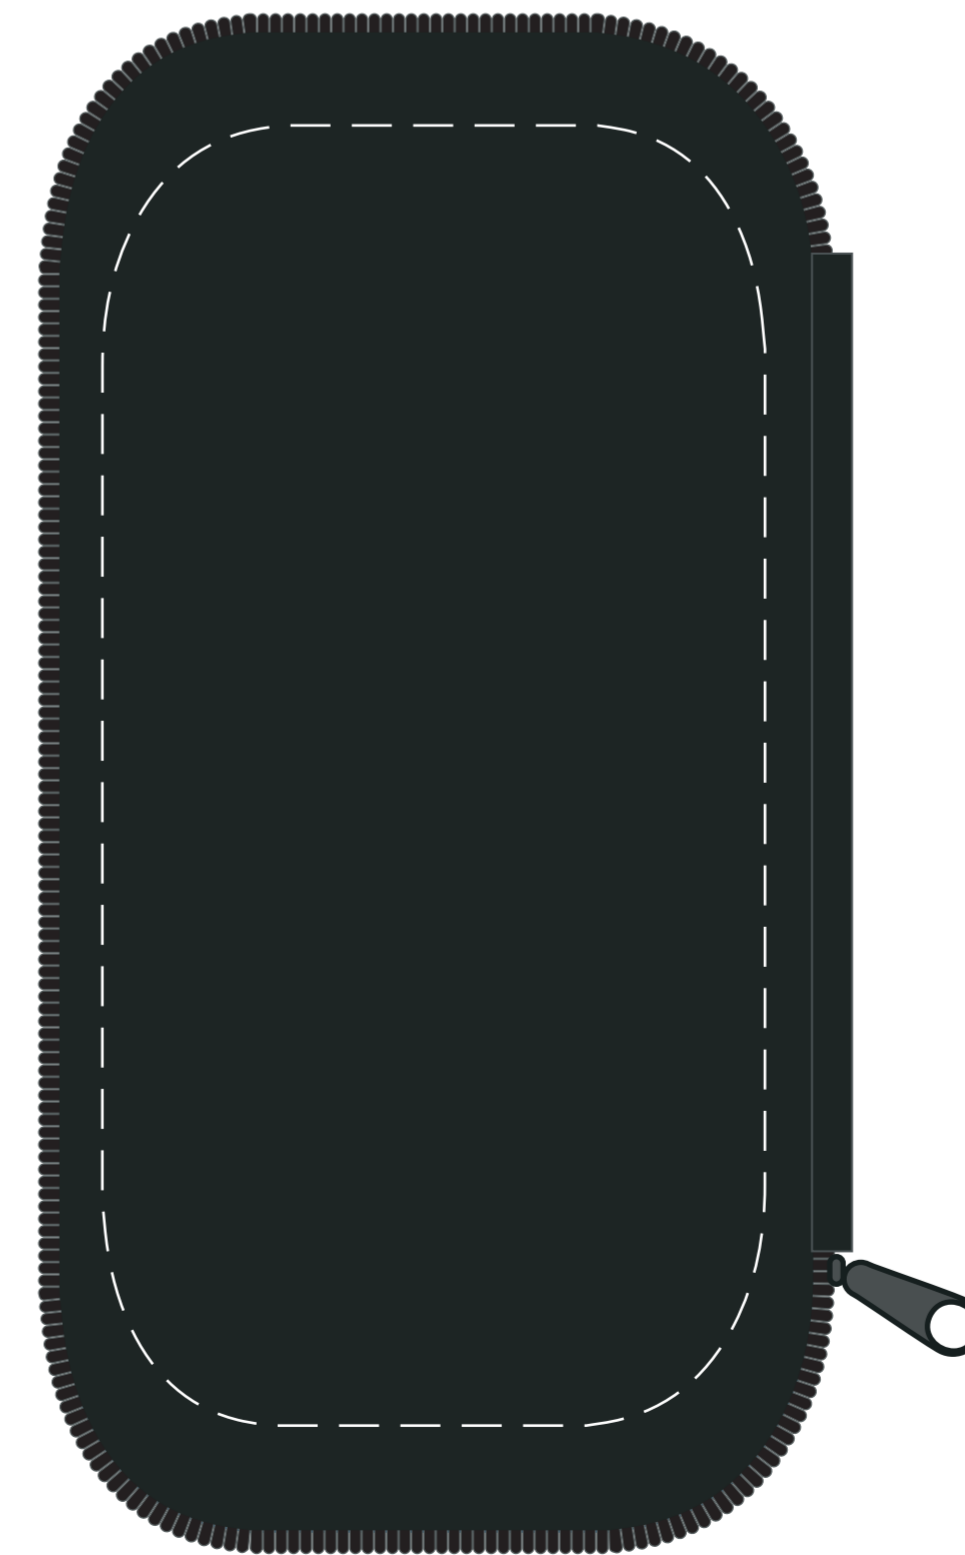

# #TK149

# Screen Print

OPTIONAL SECOND SIDE IMPRINT

Imprint Size: 3-3/8" x 3-3/8"

Imprint Size: 3-3/8" x 6-3/4"