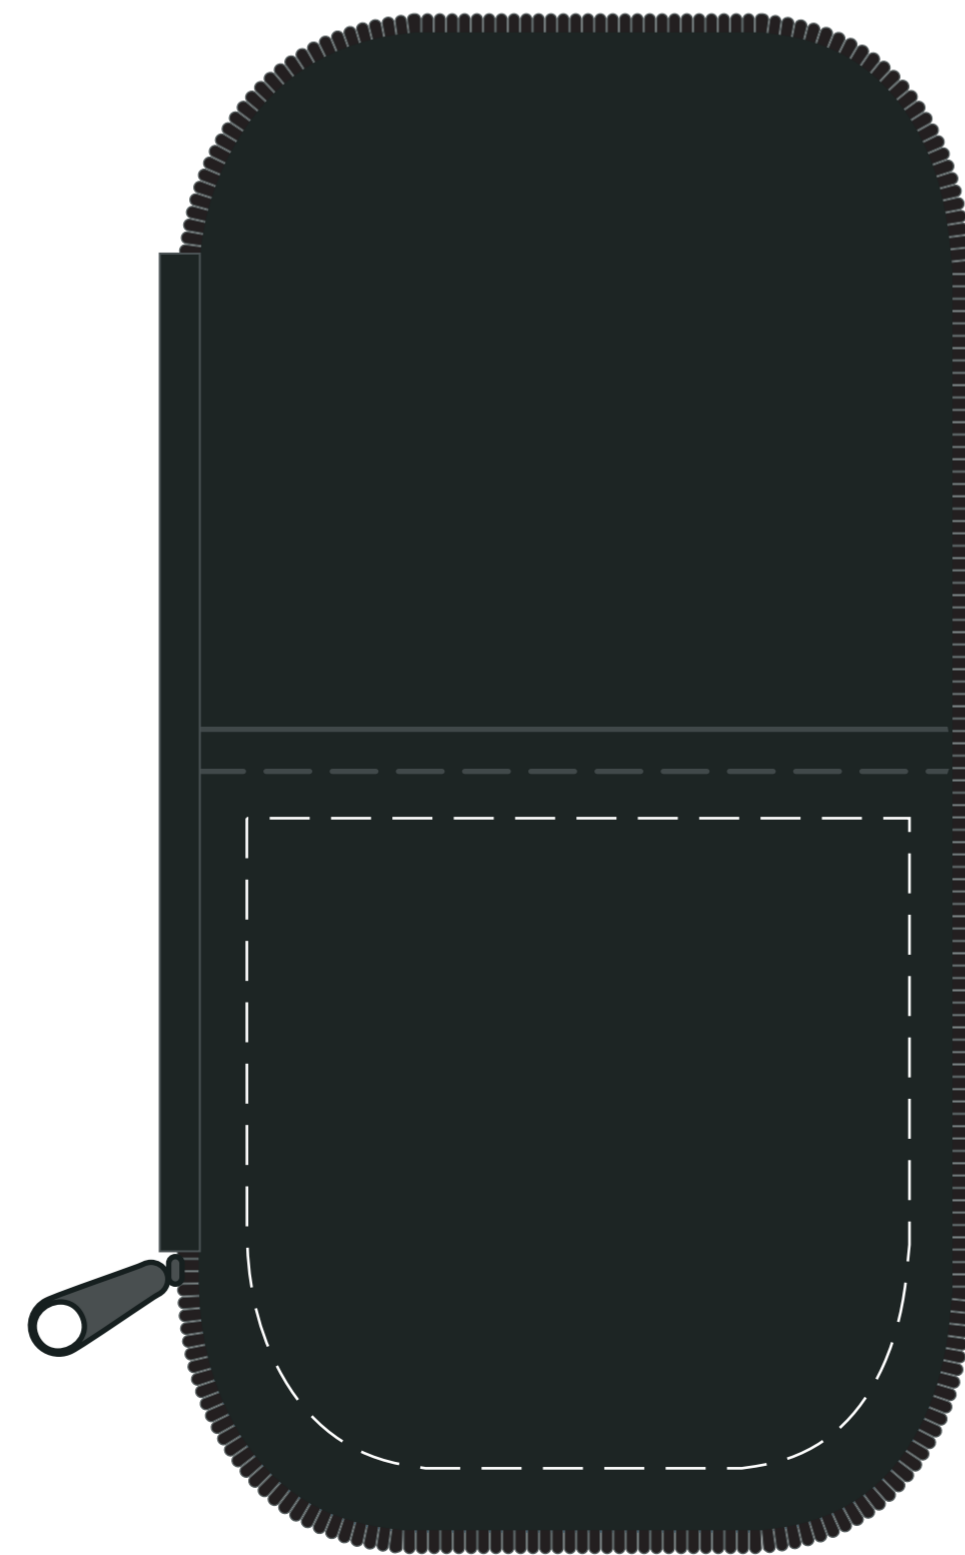

# #TK149

# Screen Print

OPTIONAL SECOND SIDE IMPRINT

Imprint Size: 3-3/8" x 3-3/8"

Imprint Size: 3-3/8" x 6-3/4"