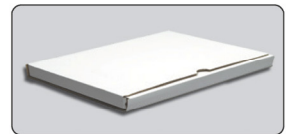

Pricing includes a Laser Engraved Imprint in one location.

Shown with Optional
Second Location Imprint Area

White Gift Box Included

50	100	250	500	1000
11.25	10.75	10.50	10.25	9.95
	10.50	10.25	9.95	
Canadian Dollars				

#CBB100 "JOAQUIN"

TWO-TONE BAMBOO CUTTING BOARD WITH WHITE GIFT BOX

Size: Approximately 11" W x 8-1/2" L x 3/8" Thickness .

Imprint: 5" W x 1-1/4" H (the lighter shaded parts of board) – Both Locations

Weight: 23 lbs. (25 pcs.)