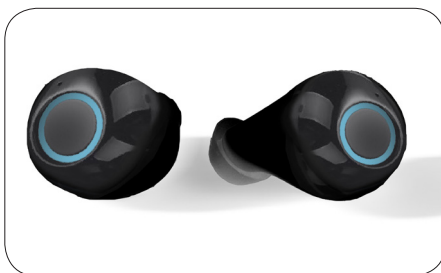

INNOVATION —SOURCING—

HD True Wireless Earbuds, Bluetooth 5.0

BLUETOOTH EARBUDS INSIDE THE SPHERICAL CHARGING CASE

#K10 BLUETOOTH EARBUDS

Function:

1. Automatic Pairing
2. High definition noise reduction
3. Voice prompt control
4. Sweat proof, IPX4 Class
5. Tremendous Sound quality
6. Support stereo phone call
7. Low Power Consumption
8. Volume up/down, Music track prev/next
9. Playback Time: 4~5 Hours
10. Call Time: 4 Hours
11. Standby Time: 200 Hours

Includes: Micro USB Cable, Manual, eartips x 3 (S, M, L)

Protective Cover Rotates To
Reveal Earpuds

Clover Closed

100	250	500+
60.10	56.20	53.75 (C)

Case Colors: Matte Black with Black Cover

Setup Charge: 55.00 (G) per color. Price includes one color imprint, one location. 2 color Max.

FOB: Culver city.

Dimensions: Earbuds Size: .90" x .82" x .78"; Charging Case Size: 2.67" x 2.67" x 1.18"

Imprint: 1.3" W x 1"H

Production Time is 3 to 4 weeks after all approvals.

***This price is only good till June 30, 2019