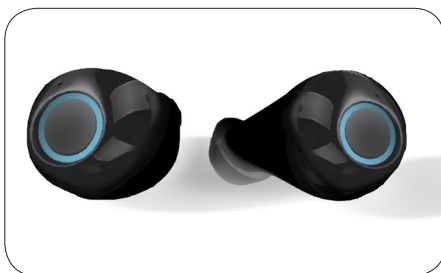

# HD True Wireless Earbuds, Bluetooth 5.0

BLUETOOTH EARBUDS INSIDE THE SPHERICAL CHARGING CASE

## #K10 BLUETOOTH EARBUDS

Function:

1. Automatic Pairing
2. High definition noise reduction
3. Voice prompt control
4. Sweat proof, IPX4 Class
5. Tremendous Sound quality
6. Support stereo phone call
7. Low Power Consumption
8. Volume up/down, Music track prev/next
9. Playback Time: 4~5 Hours
10. Call Time: 4 Hours
11. Standby Time: 200 Hours

Includes: Micro USB Cable, Manual, eartips x 3 ( S, M, L )

Protective Cover Rotates To Reveal Earpuds

Clover Closed

100	250	500+
<b>60.10</b>	<b>56.20</b>	<b>53.75</b> (C)

Case Colors: Matte Black with Black Cover